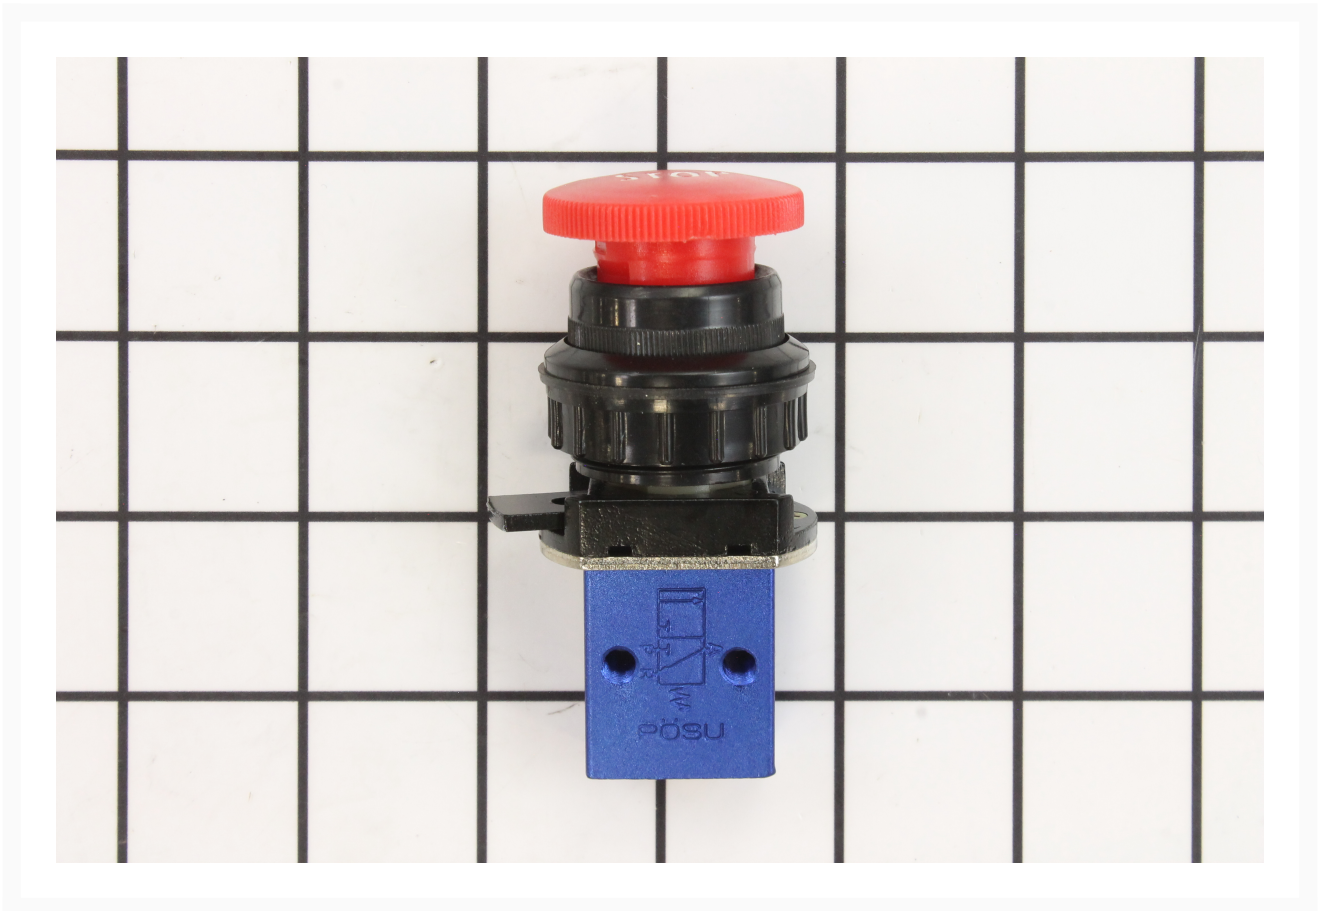

Emergency Stop Bttn | LBM21-134

Product Images

Additional Information

Stock Number	PM9-LBM21-134
Gross Weight	1.0