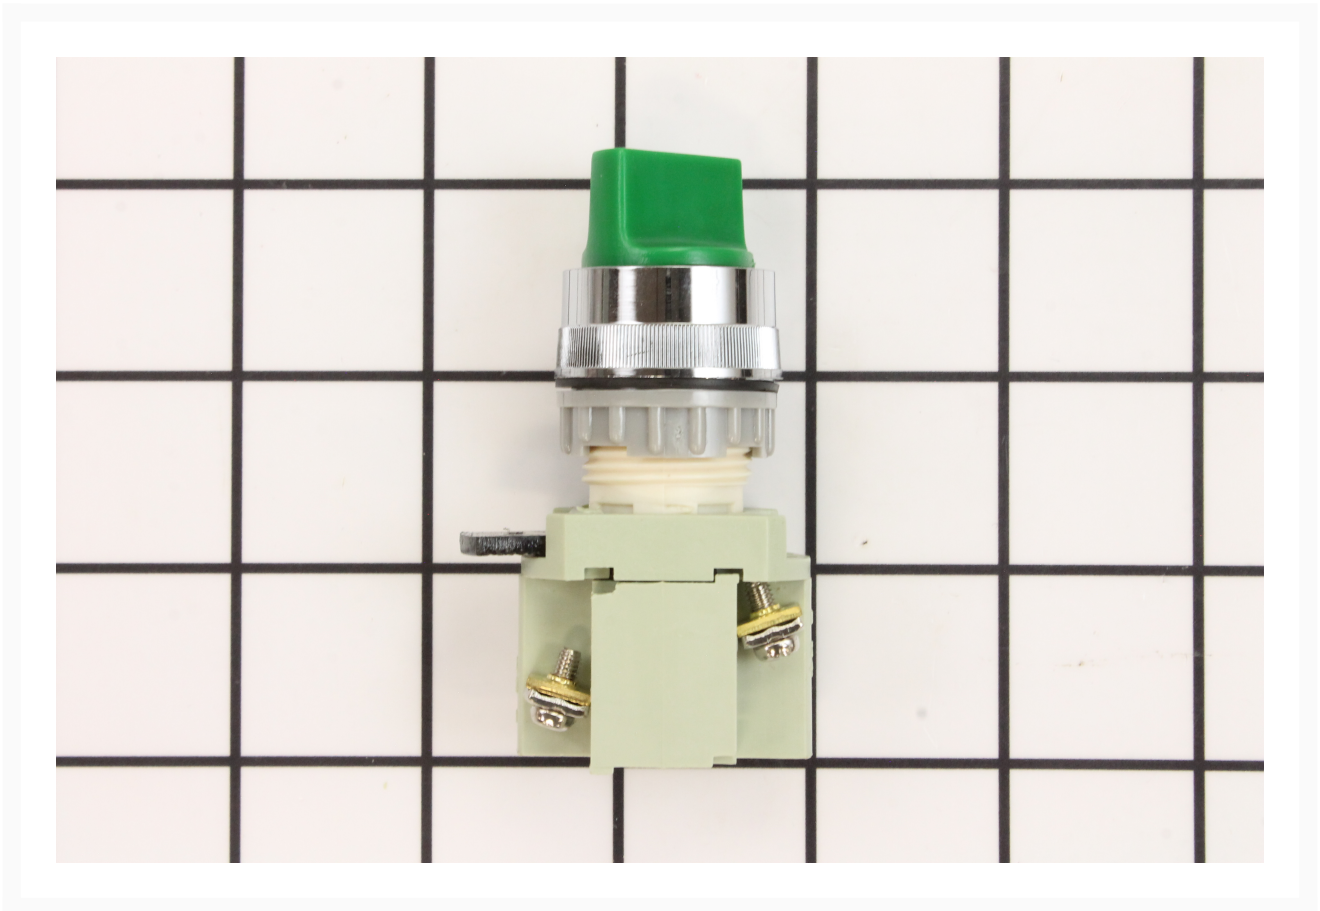

Additional Information

Stock Number	PM9-LBM21-136
Gross Weight	1.0