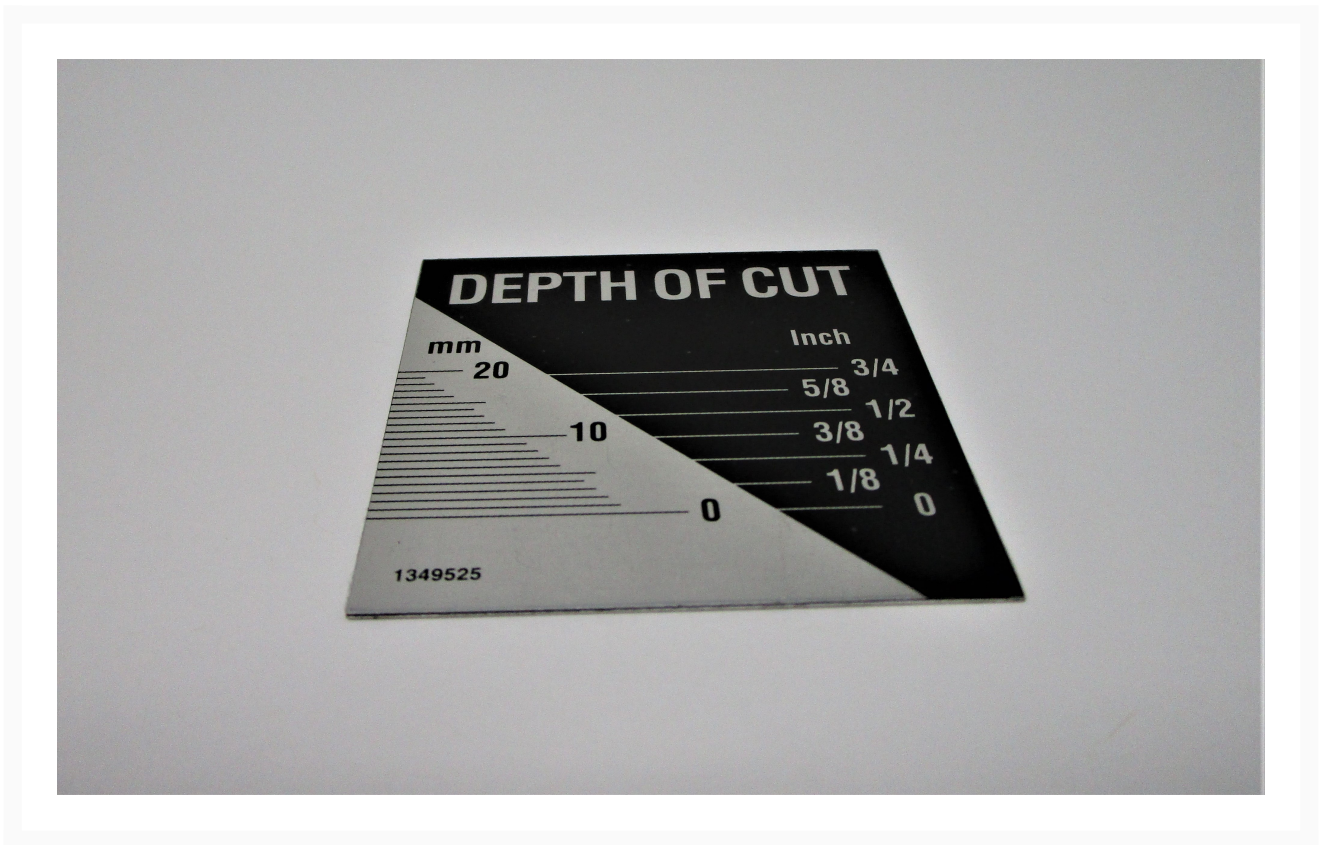

Scale | PJ1285-241

Product Images

Additional Information

Stock Number	PM9-PJ1285-241
Gross Weight	1.0