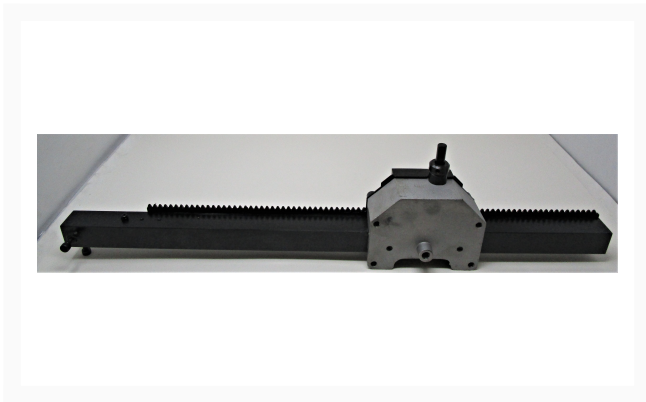

Guide Bar Bracket Assembly | PM1500-091

Product Images

Additional Information

Stock Number	PM9-PM1500-091
Gross Weight	12.52