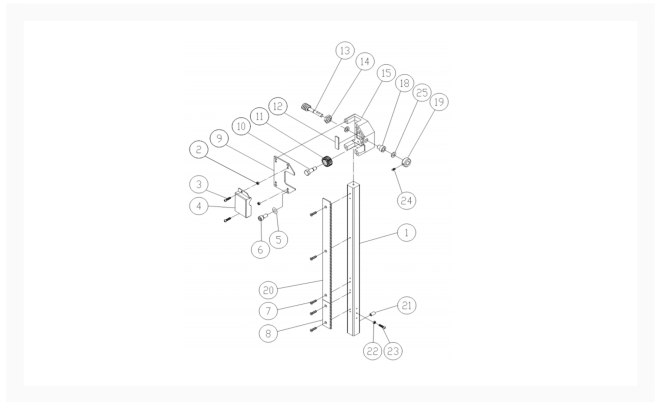

Guide Bar Bracket Assembly | PM1500-091

Product Images

Additional Information

Stock Number	PM9-PM1500-091
Gross Weight	12.52