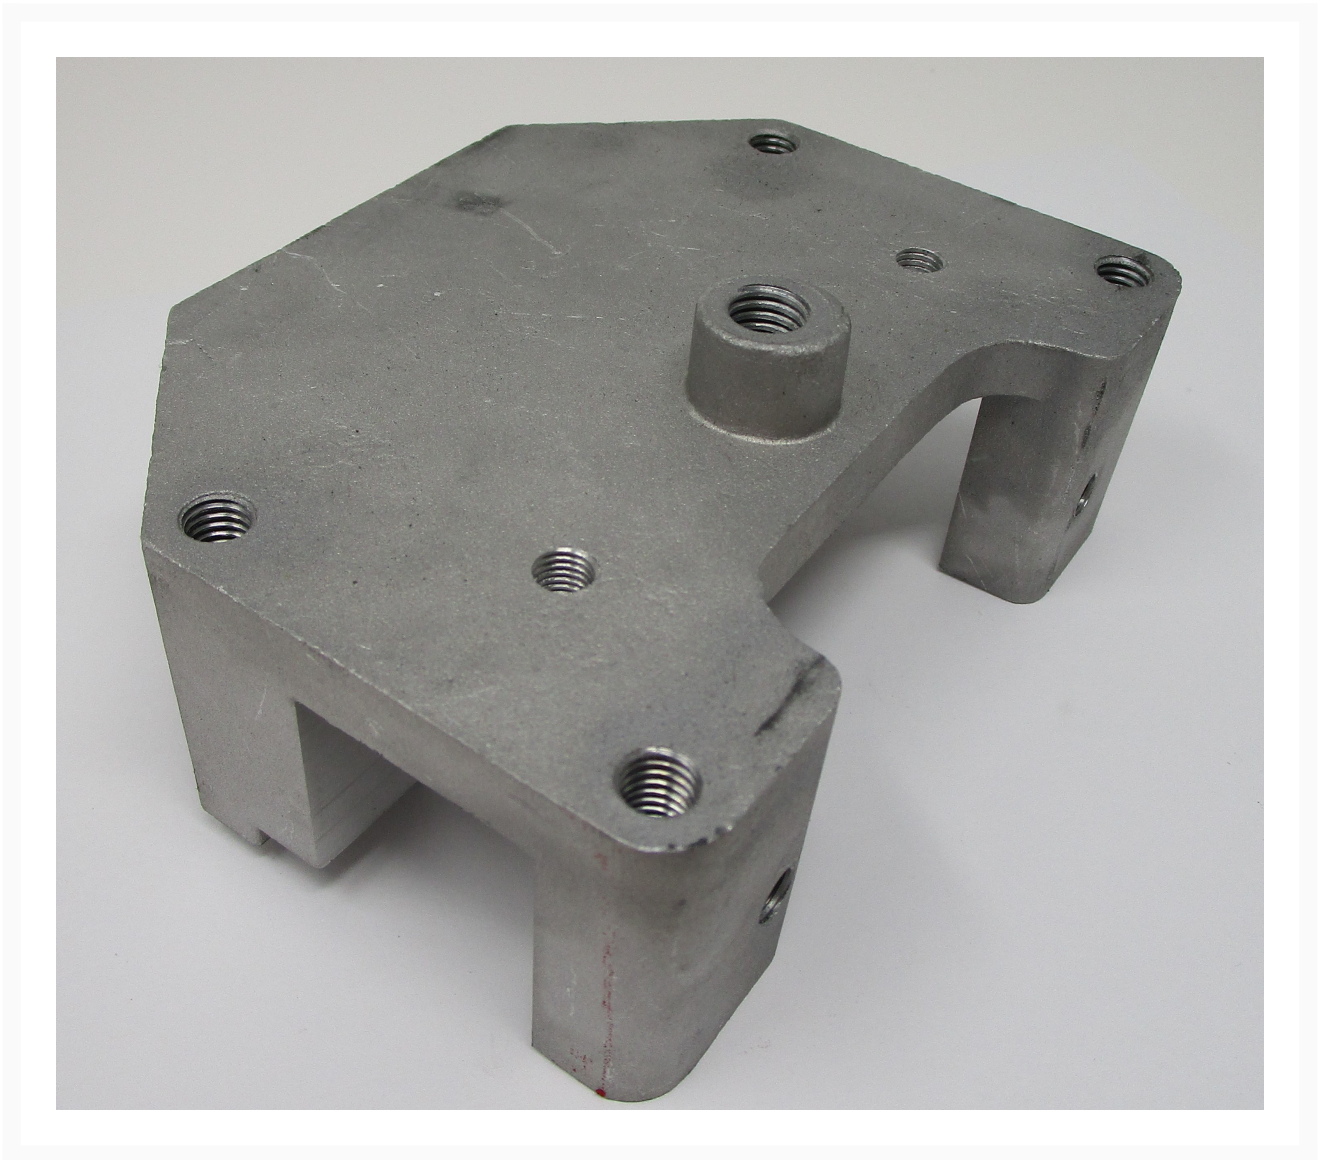

Bracket | PM1500-091-15

Product Images

Additional Information

Stock Number

PM9-PM1500-091-15

Gross Weight

1.17