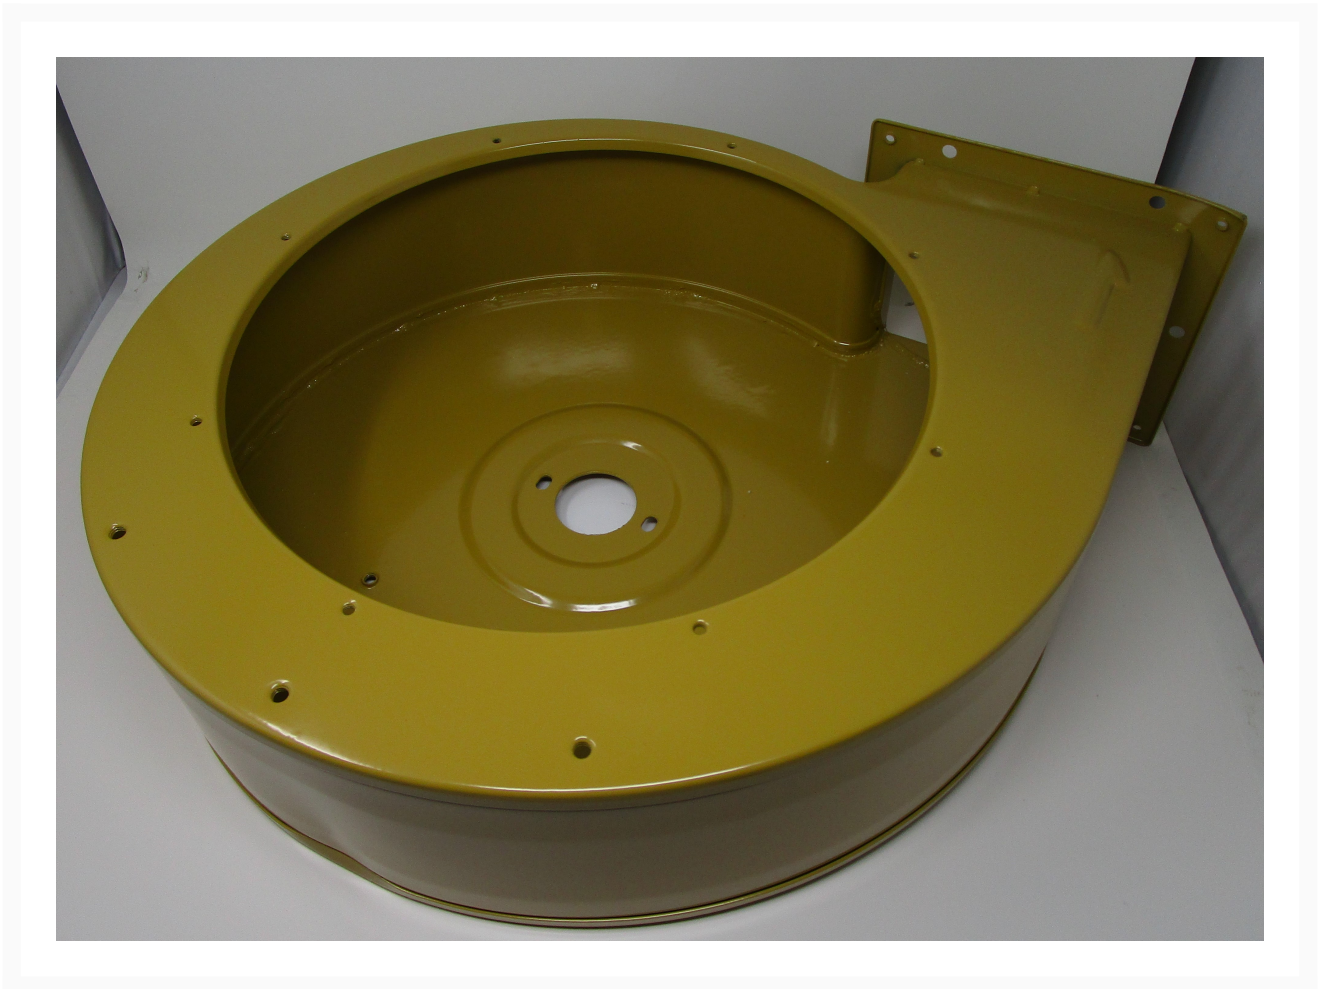

Impeller Housing | PM1900-101

Product Images

Additional Information

Stock Number	PM9-PM1900-101
Gross Weight	15.68