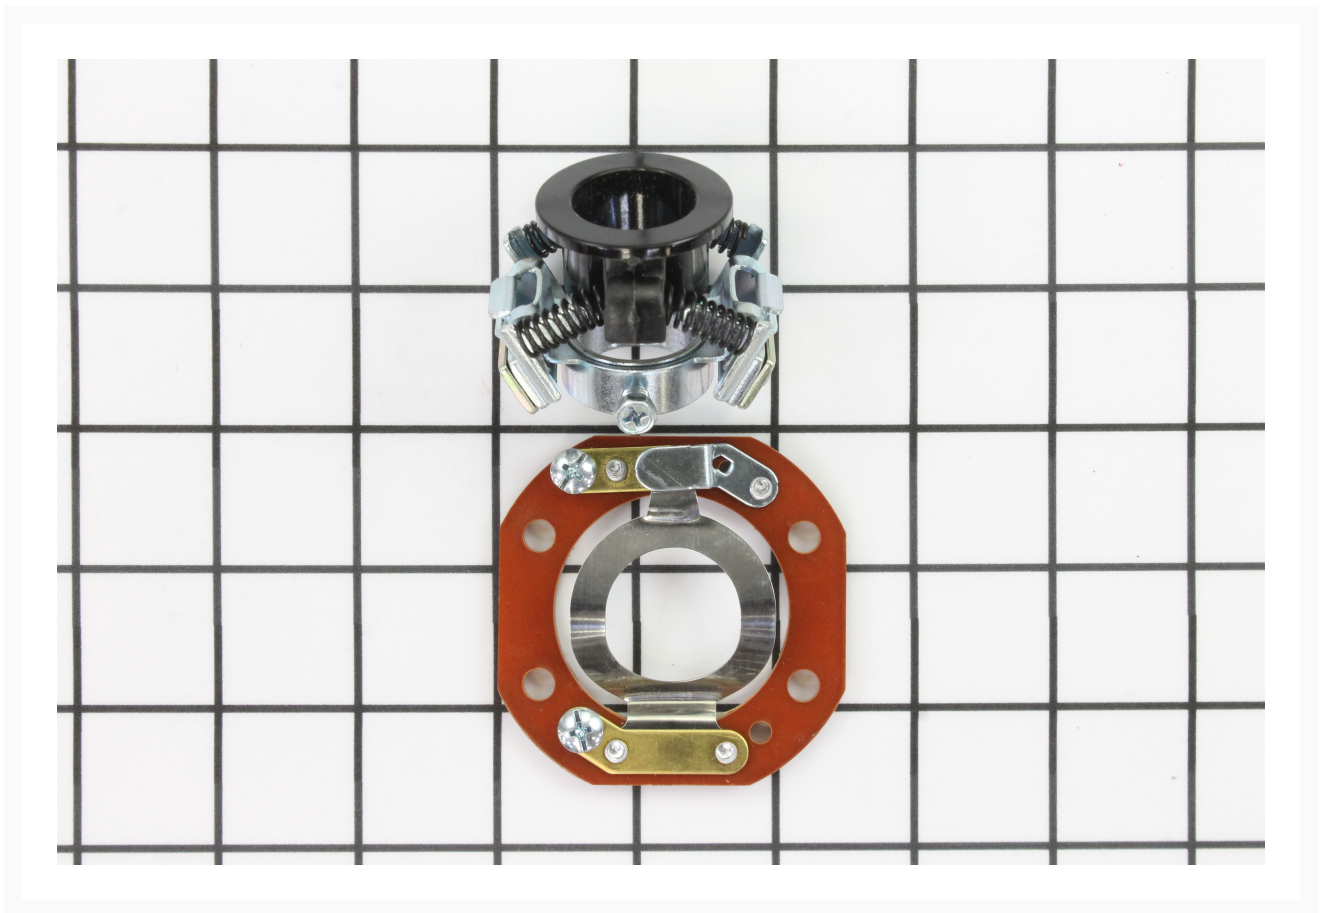

Centrifugal Switch | PM2000-CSA

Product Images

Additional Information

Stock Number	PM9-PM2000-CSA
Gross Weight	0.18
Net weight	0.18