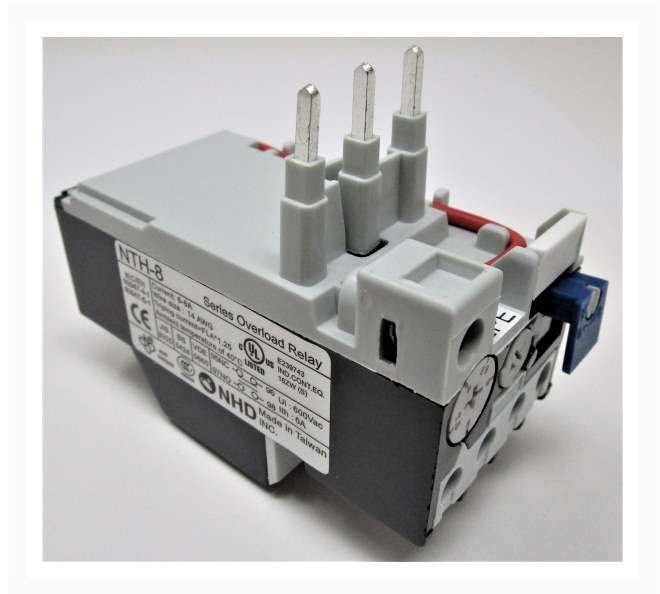

Overload Relay | PM2000B-2107BORA

Product Images

Additional Information

Stock Number

PM9-2000B-2107BORA

Gross Weight

1.0