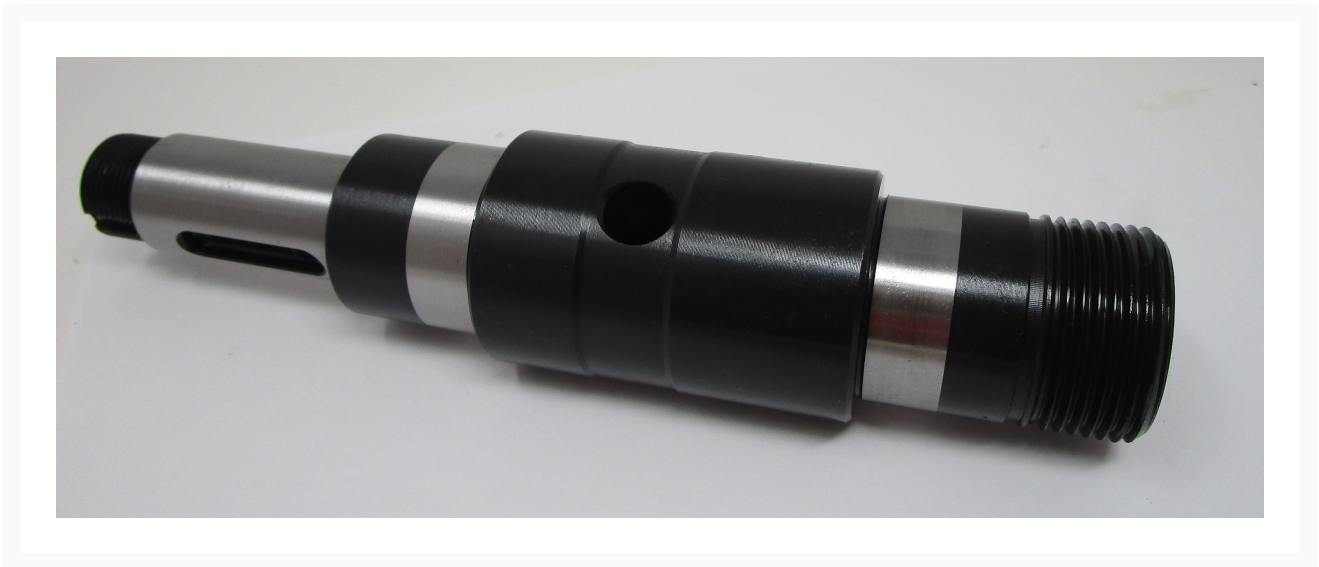

Spindle Holder | PM2700-310

Product Images

Additional Information

Stock Number	PM9-PM2700-310
Gross Weight	4.0