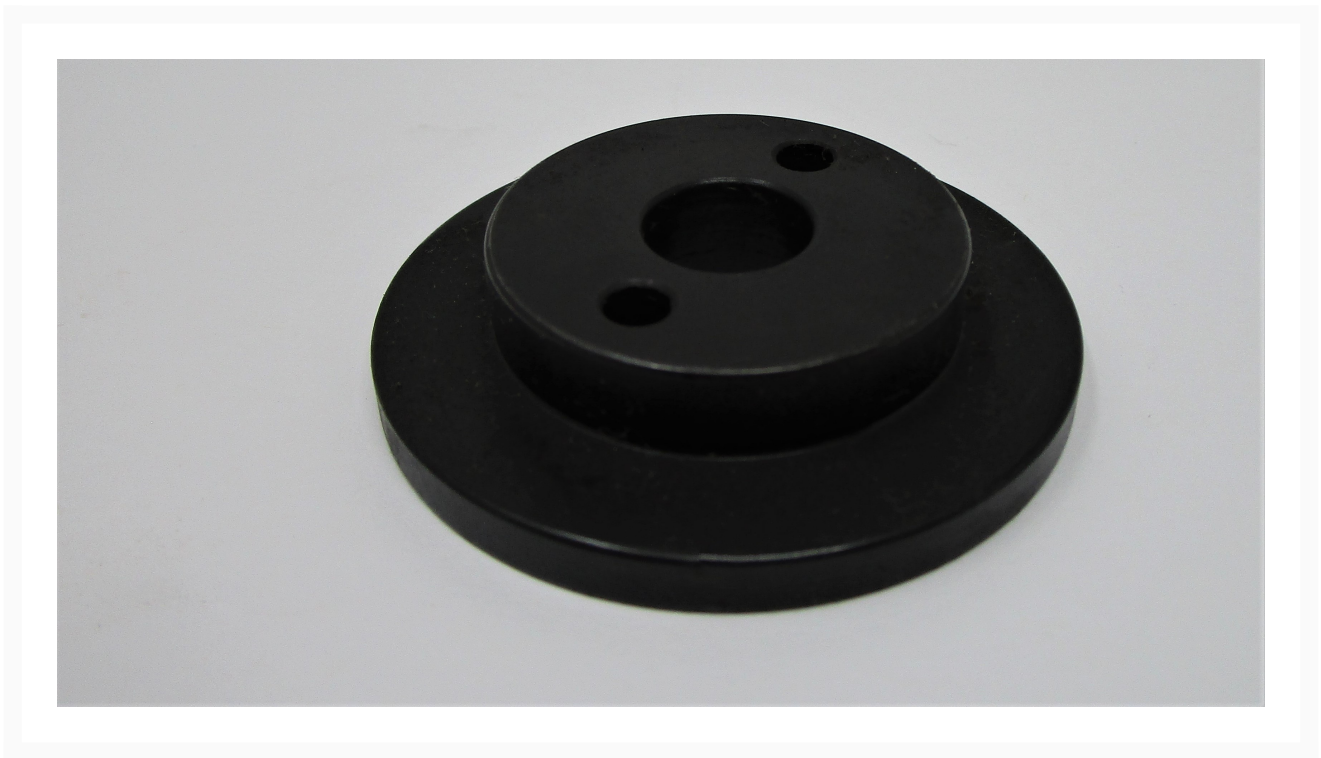

Special Washer | PM2700-725

Product Images

Additional Information

Stock Number	PM9-PM2700-725
Gross Weight	0.4