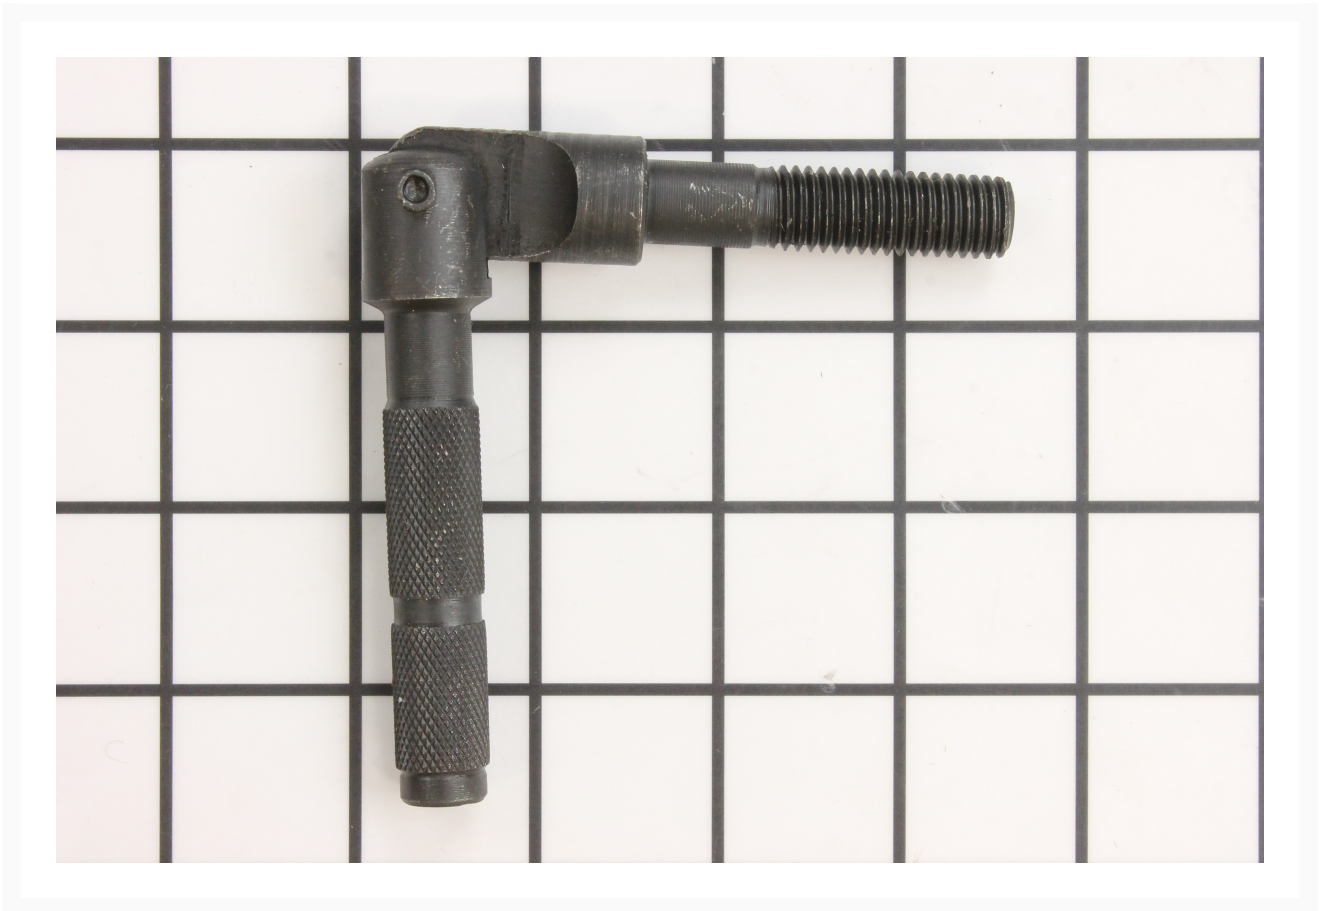

Handle | PM2800-070

Product Images

Additional Information

Stock Number	PM9-PM2800-070
Gross Weight	1.0