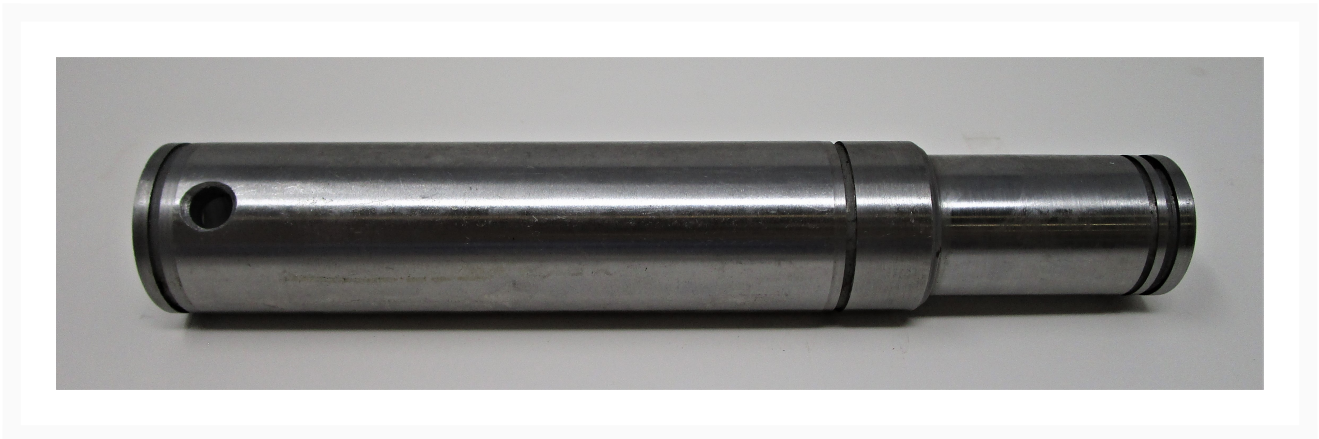

Drive Sleeve | PM2800-151

Product Images

Additional Information

Stock Number	PM9-PM2800-151
Gross Weight	1.1
Net weight	1.1