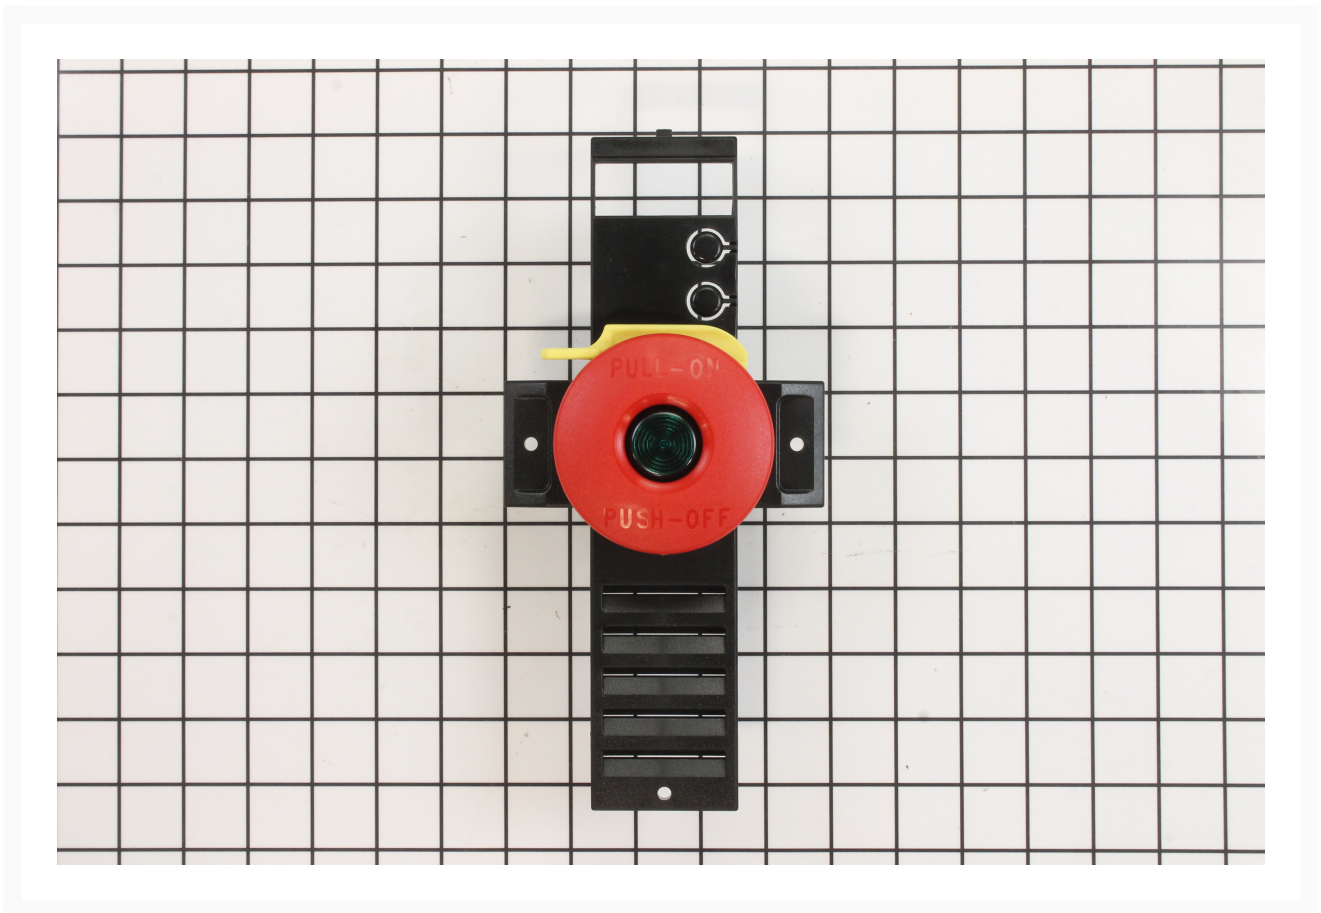

# Switch | PM2800B-092

## Product Images

---

## Additional Information

---

Stock Number

PM9-PM2800B-092

Gross Weight

0.22