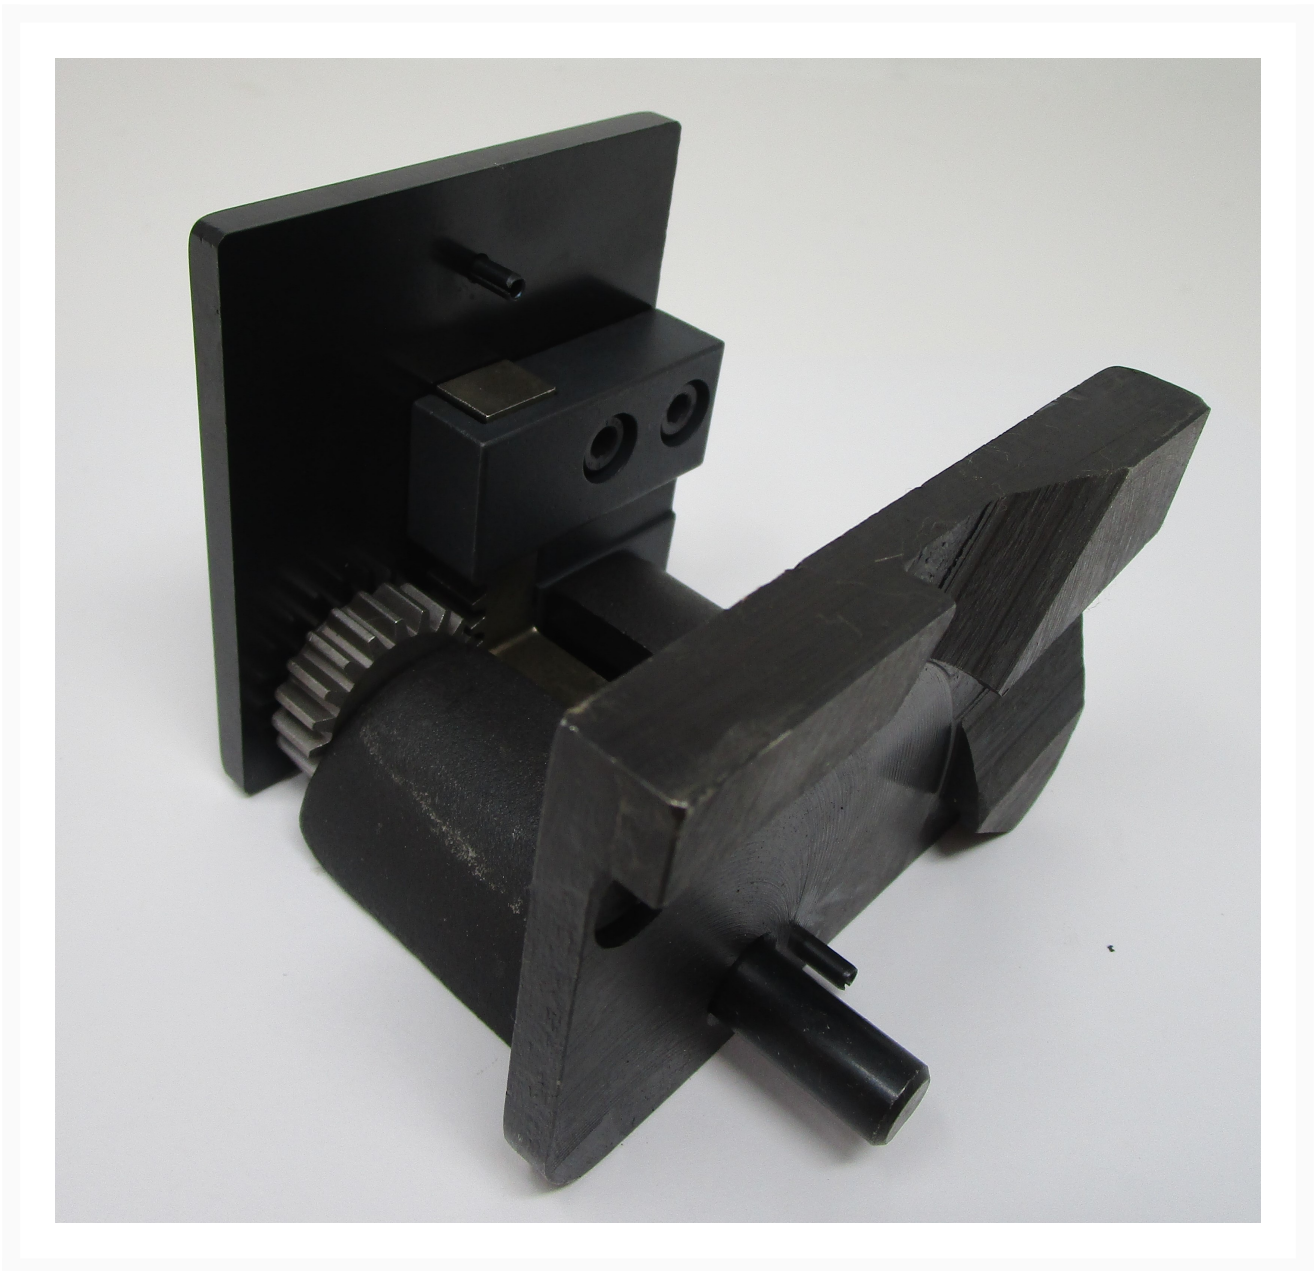

# Adjusting Block Assembly | PWBS14-193A

## Product Images

---

## Additional Information

---

Stock Number

PM9-PWBS14-193A

Gross Weight

6.2