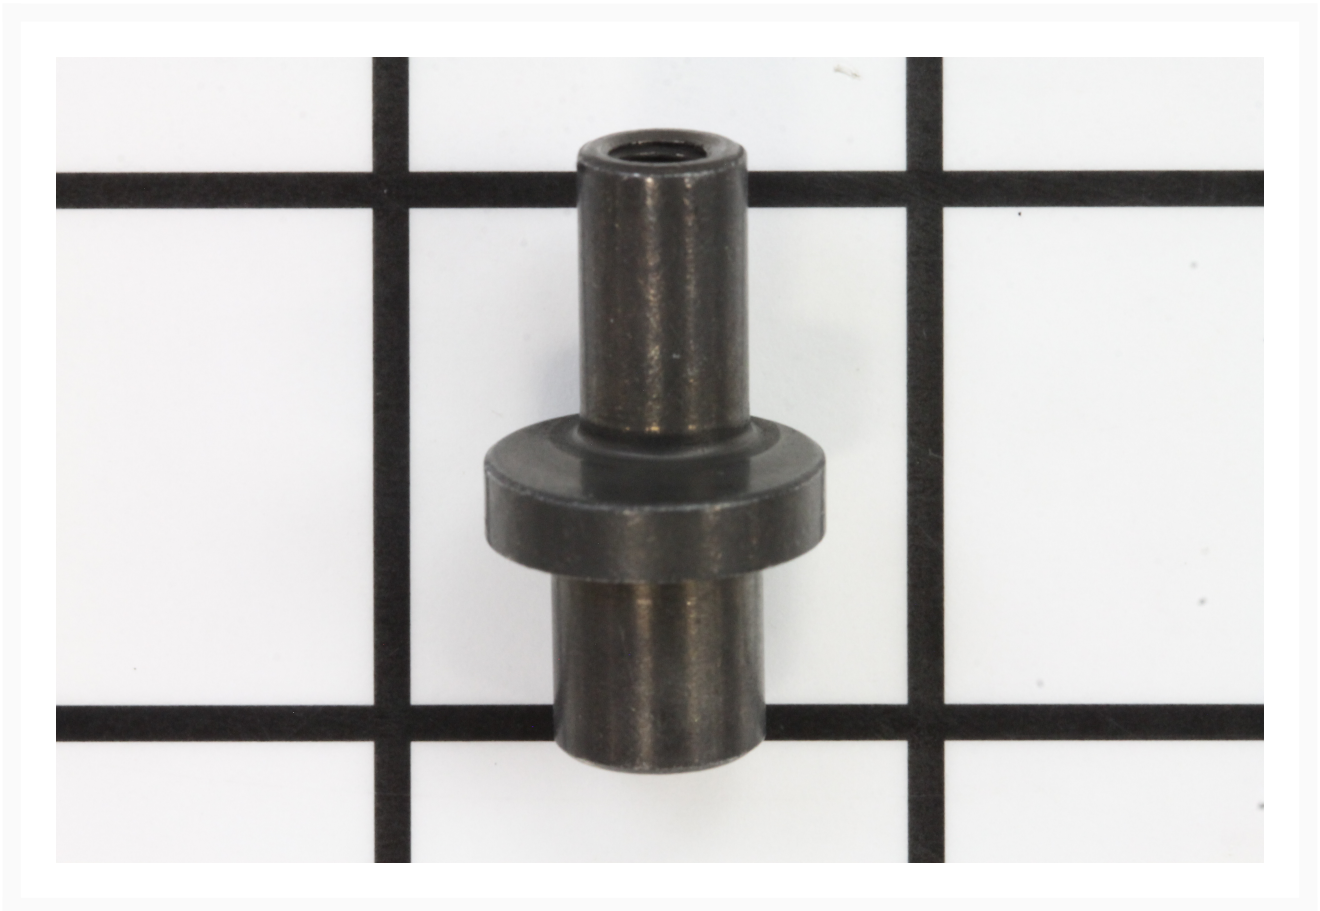

Eccentric Shaft | PWBS14-240

Product Images

Additional Information

Stock Number	PM9-PWBS14-240
Gross Weight	1.0