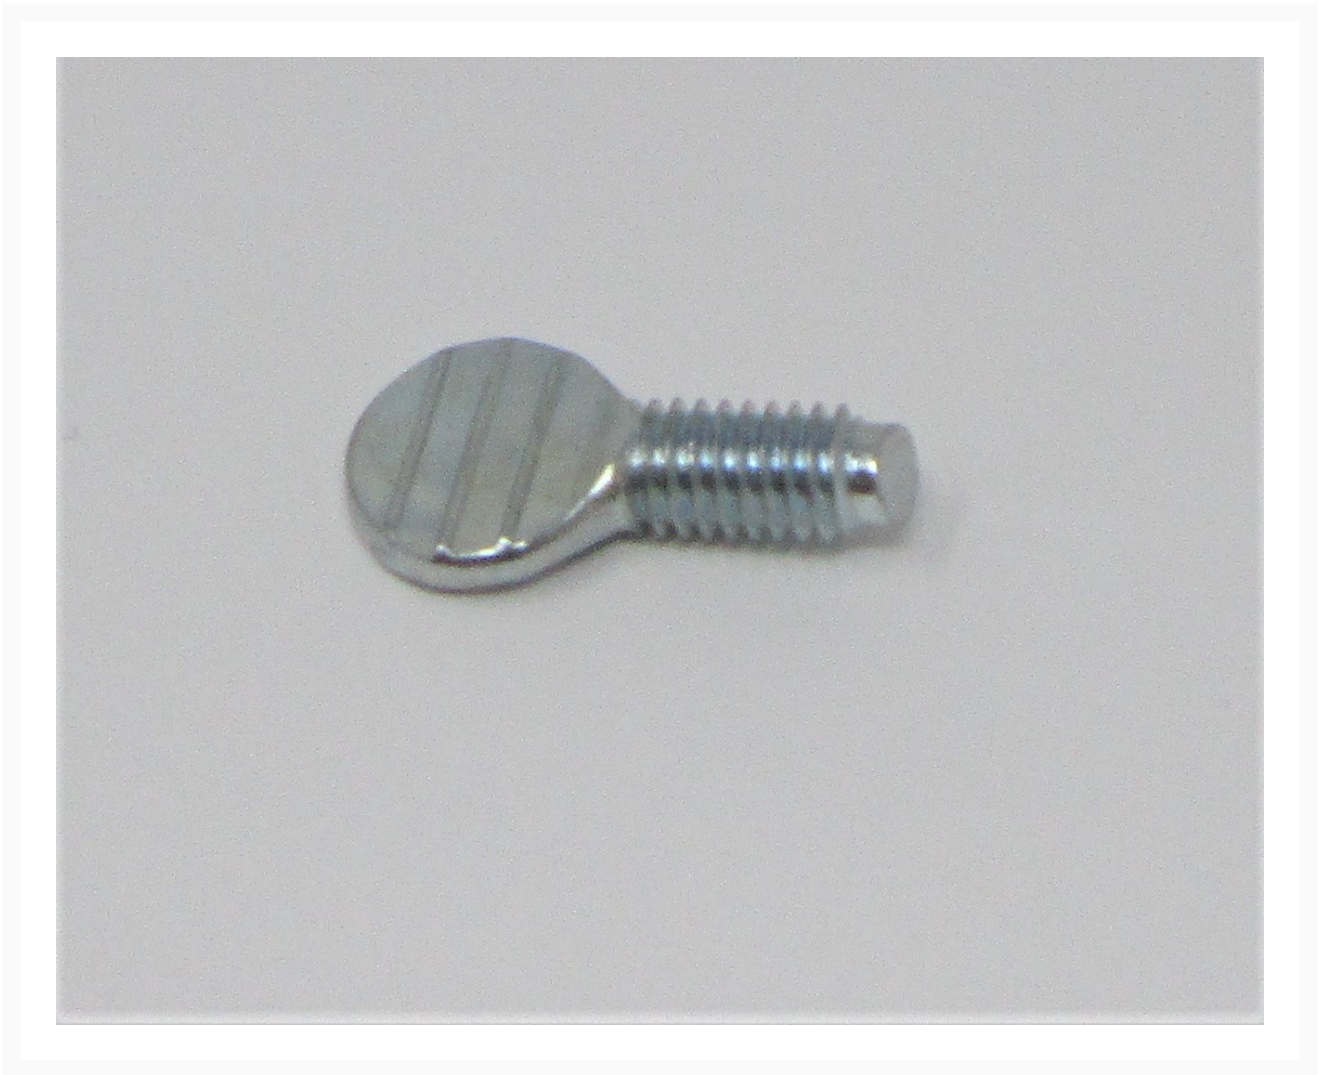

Thumb Screw | PWBS14-242

Product Images

Additional Information

Stock Number

PM9-PWBS14-242

Gross Weight

0.008