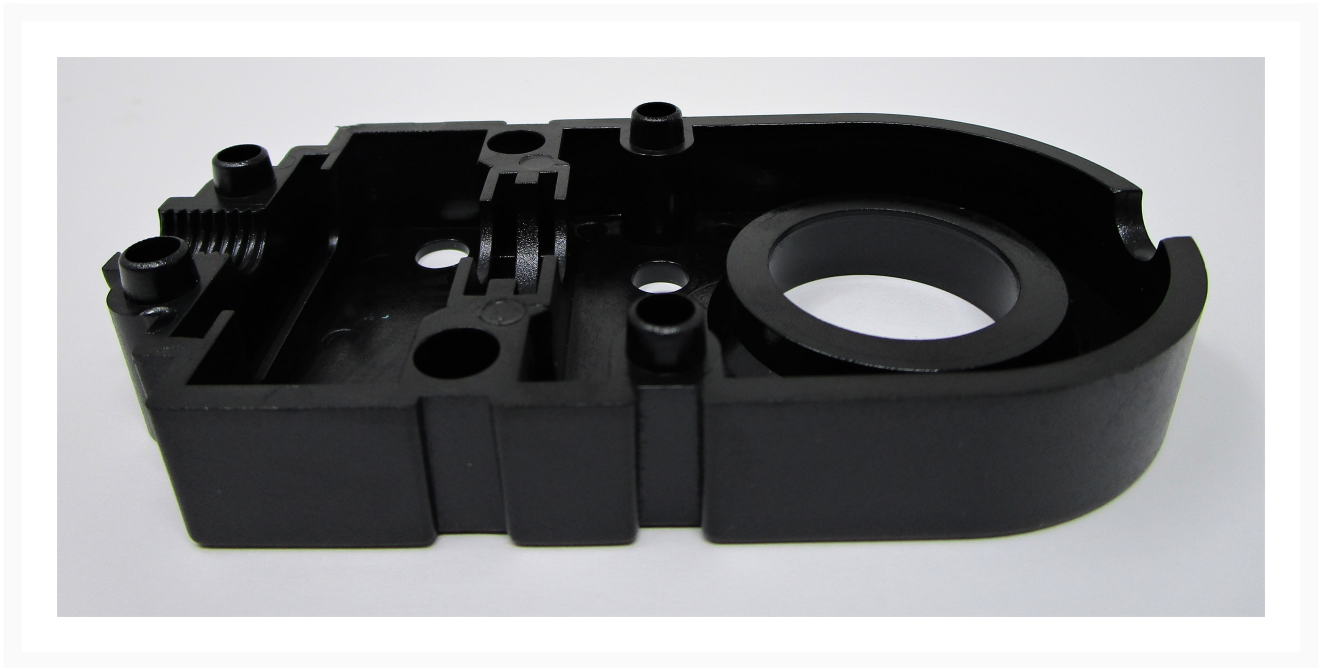

Upper Wheel Guard | PWBS14-308-2

Product Images

Additional Information

Stock Number	PM9-PWBS14-308-2
Gross Weight	1.0