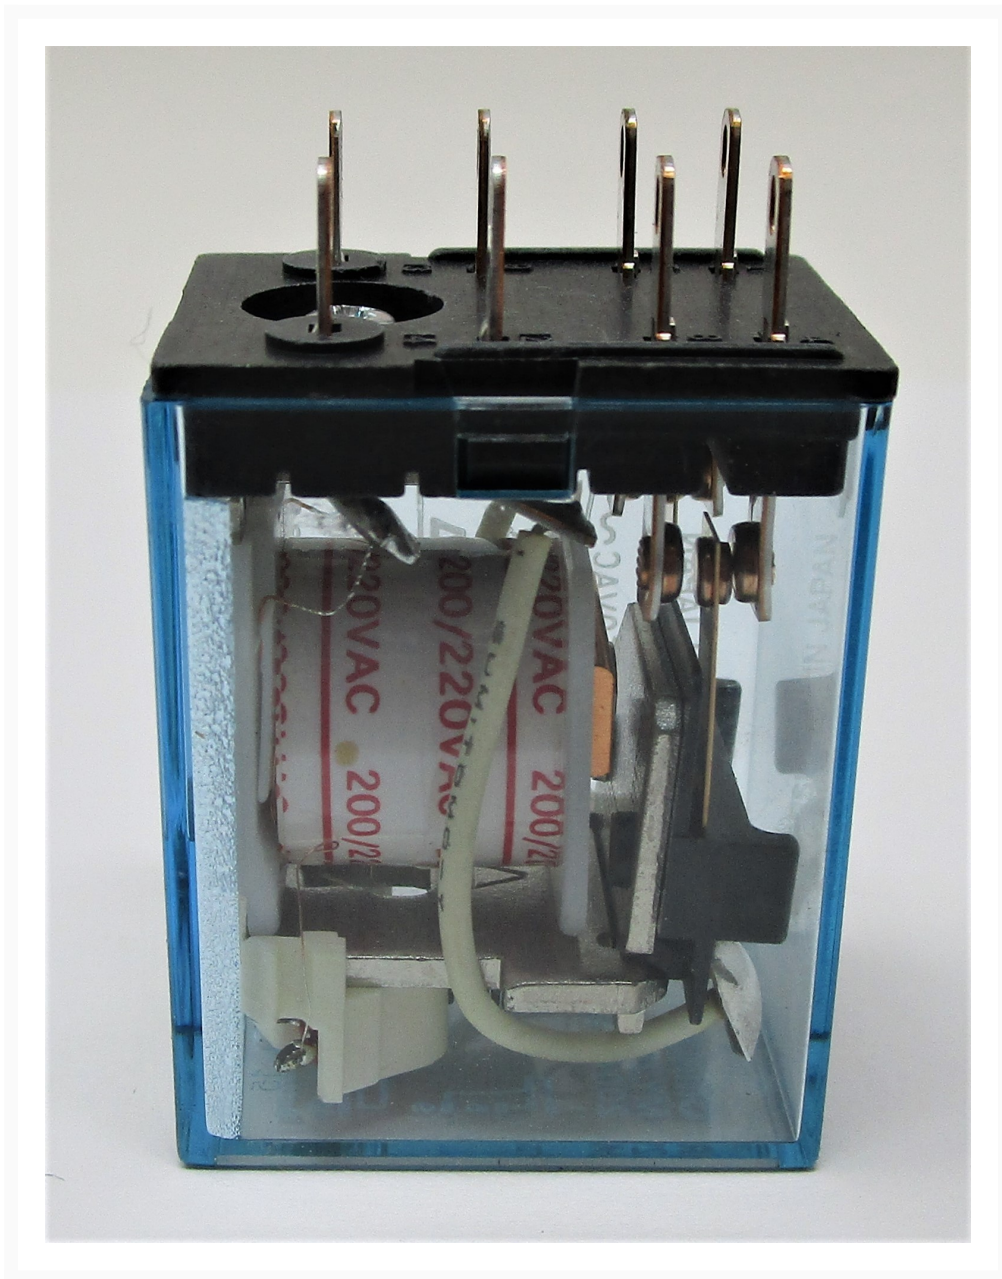

Control Relay My2Nj-200/220Vac | SLR12-601

Product Images

Additional Information

Stock Number	PM9-SLR12-601
Gross Weight	1.0