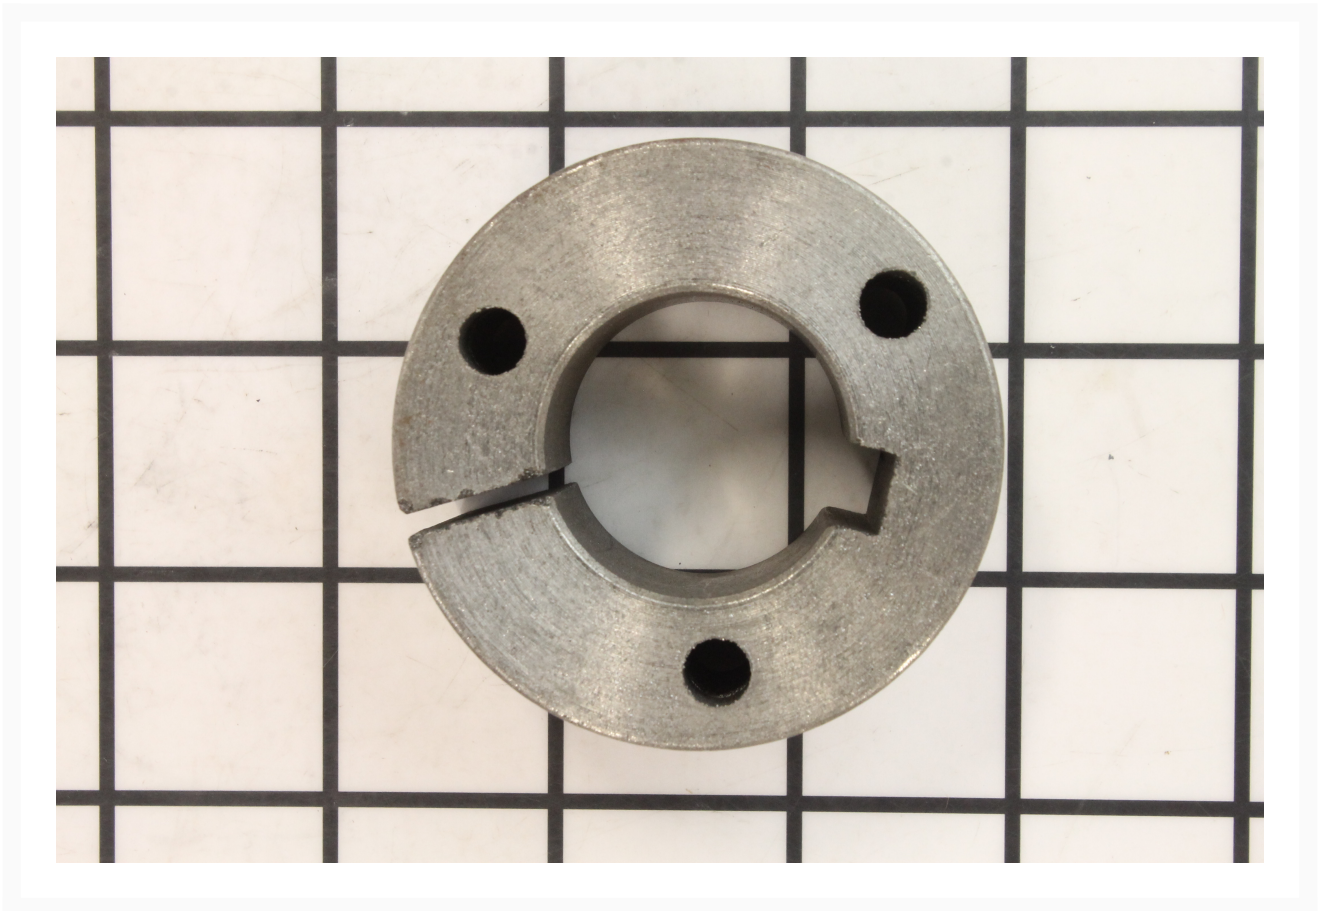

Bushing | WB25-720

Product Images

Additional Information

Stock Number	PM9-WB25-720
Gross Weight	2.2