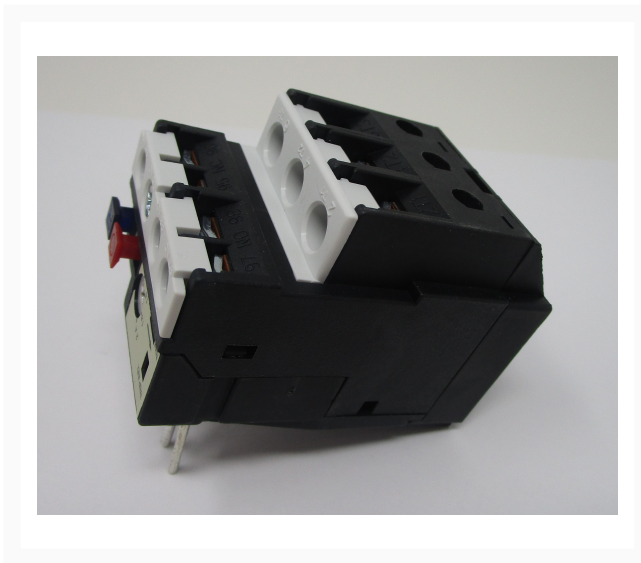

Overload Relay | WB25-814A

Product Images

Additional Information

Stock Number	PM9-WB25-814A
Gross Weight	0.25