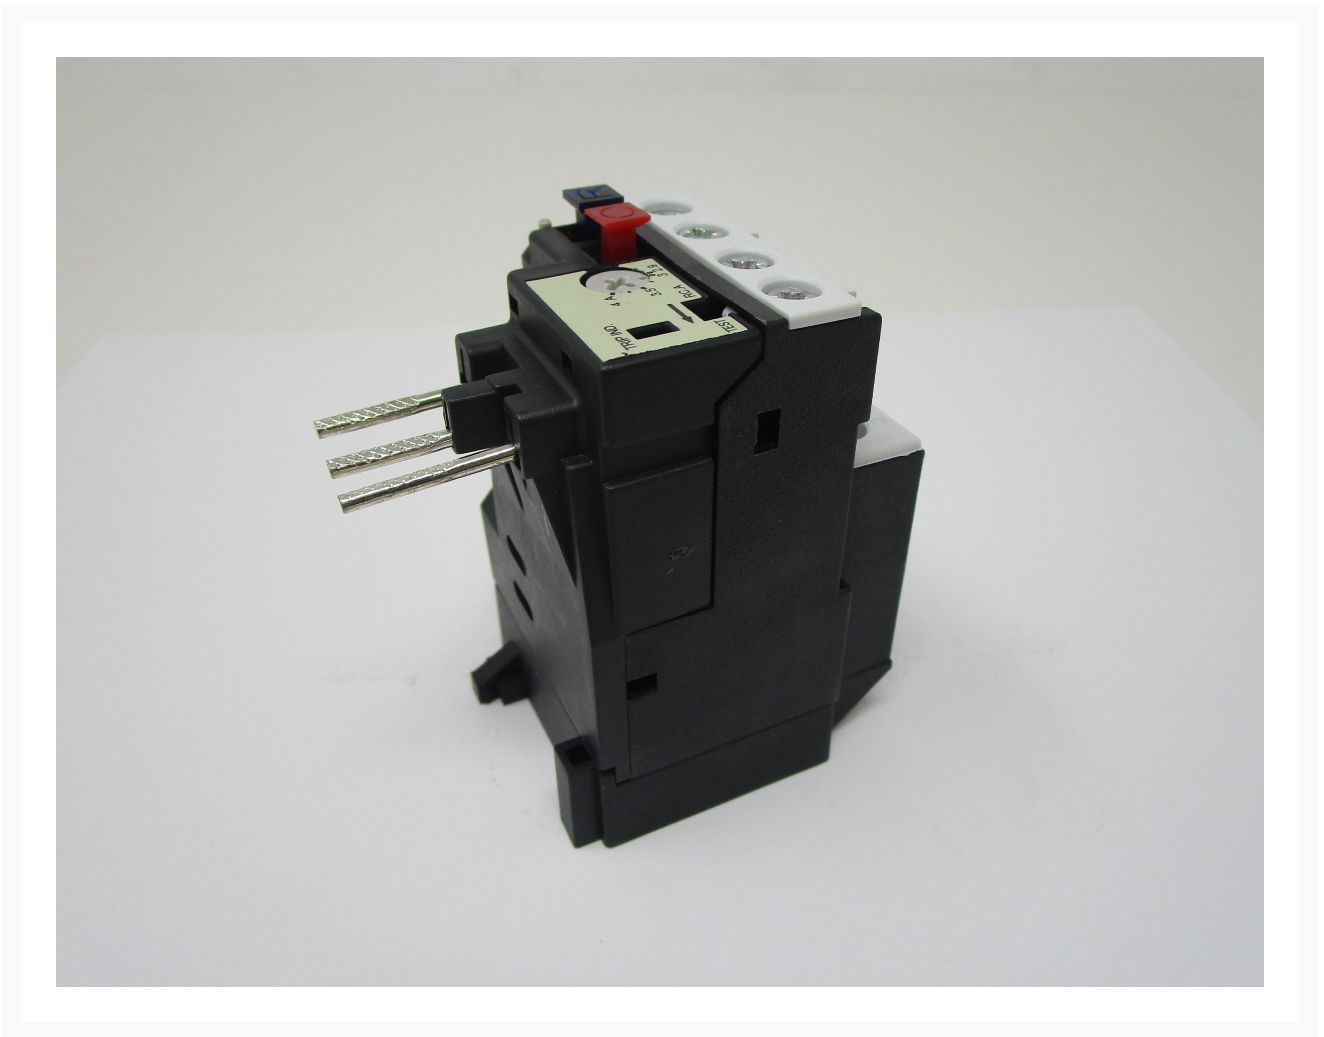

Overload Relay For 460V | WB43-816A

Product Images

Additional Information

Stock Number	PM9-WB43-816A
Gross Weight	0.25