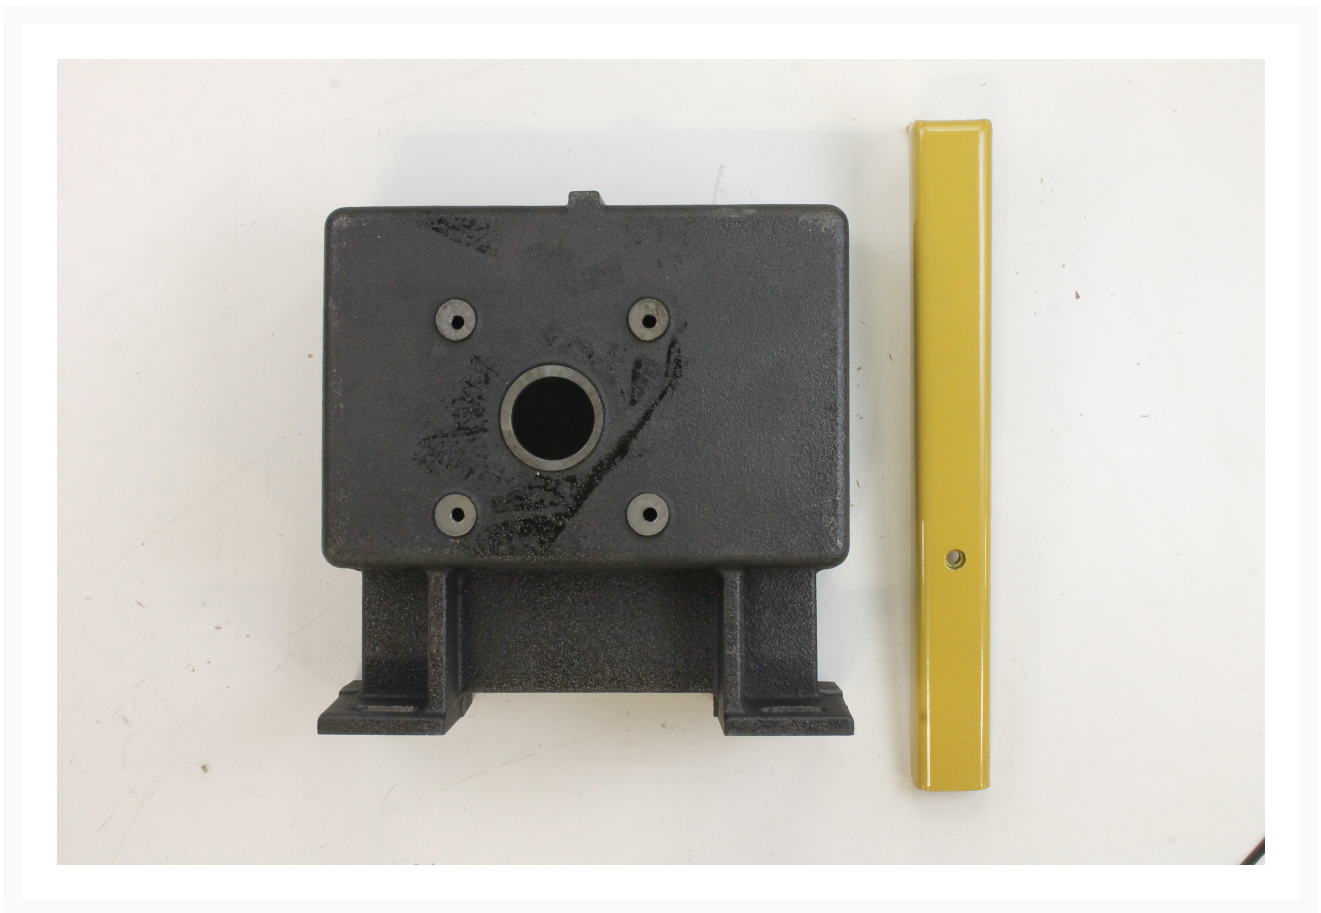

Gearbox | WP2510-691

Product Images

Additional Information

Stock Number	PM9-WP2510-691
Gross Weight	22.33