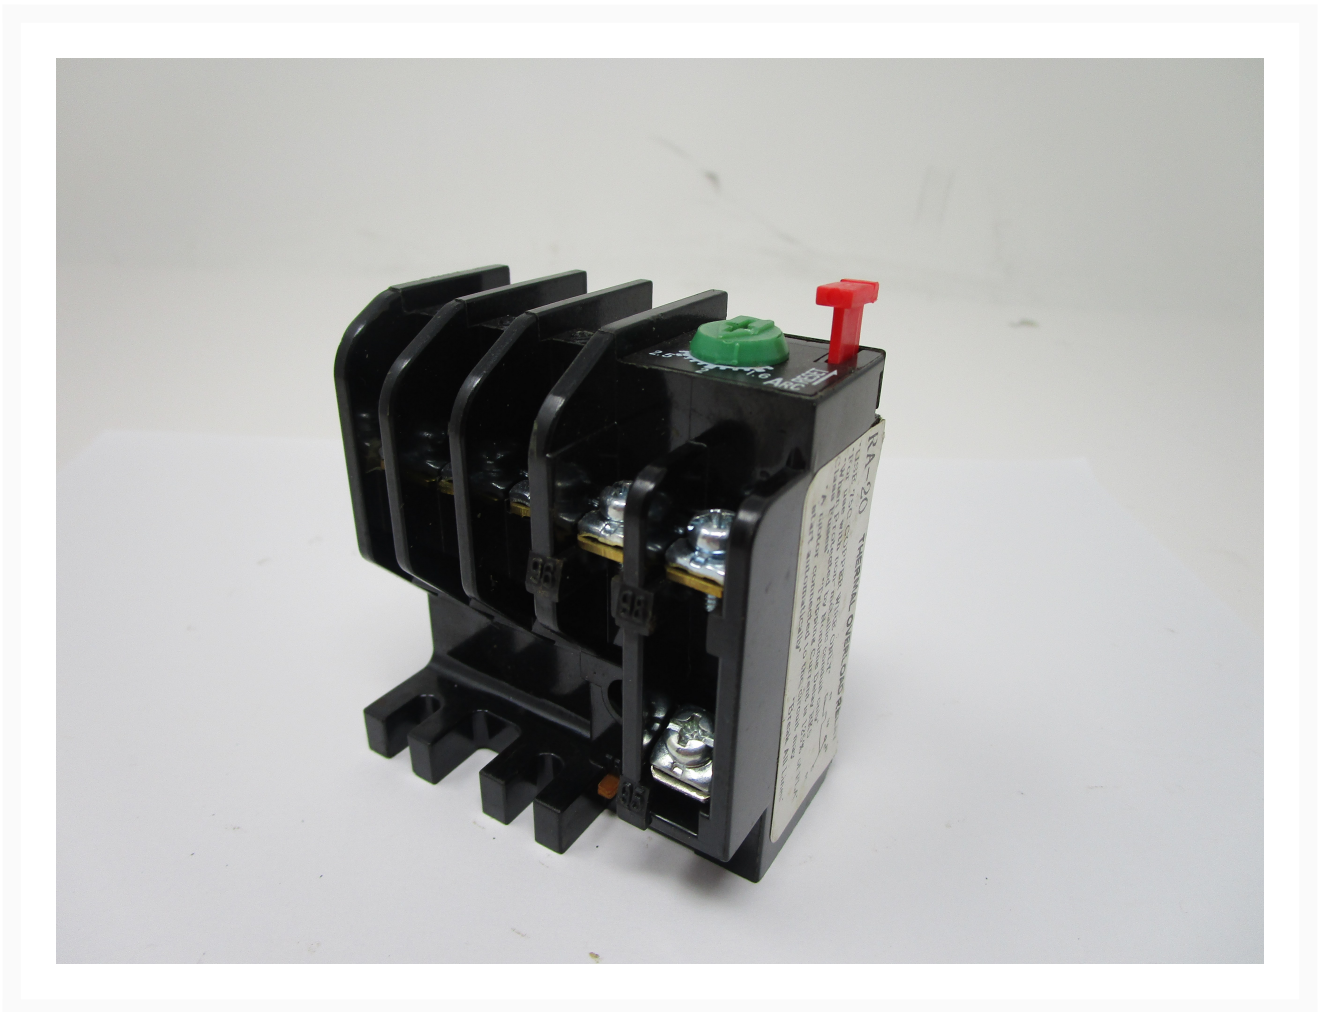

Overload : Ra-20 1.6-2.5A | WP2510-713

Product Images

Additional Information

Stock Number	PM9-WP2510-713
Gross Weight	0.51