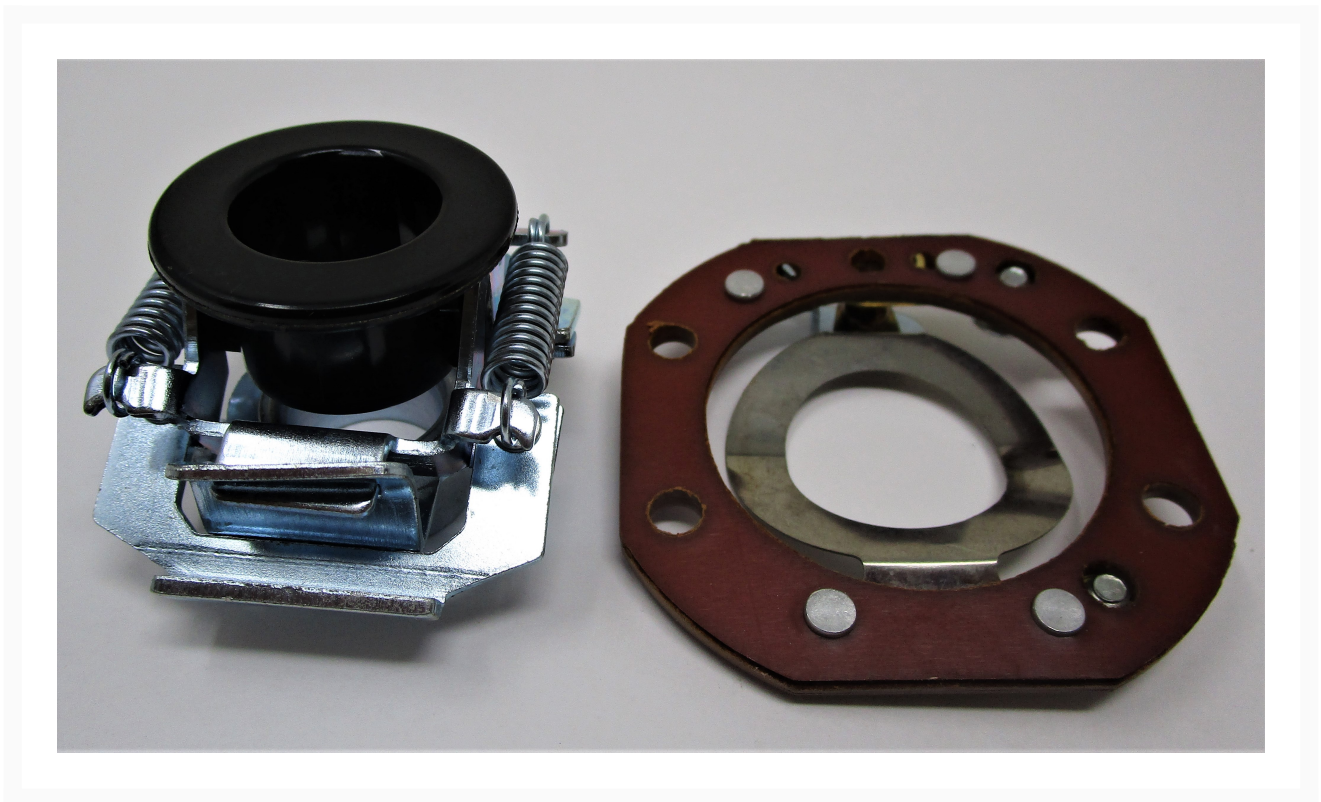

0Centrifugal Switch | 64B-272CS

Product Images

Additional Information

Stock Number	PM9-64B-272CS
Gross Weight	0.418