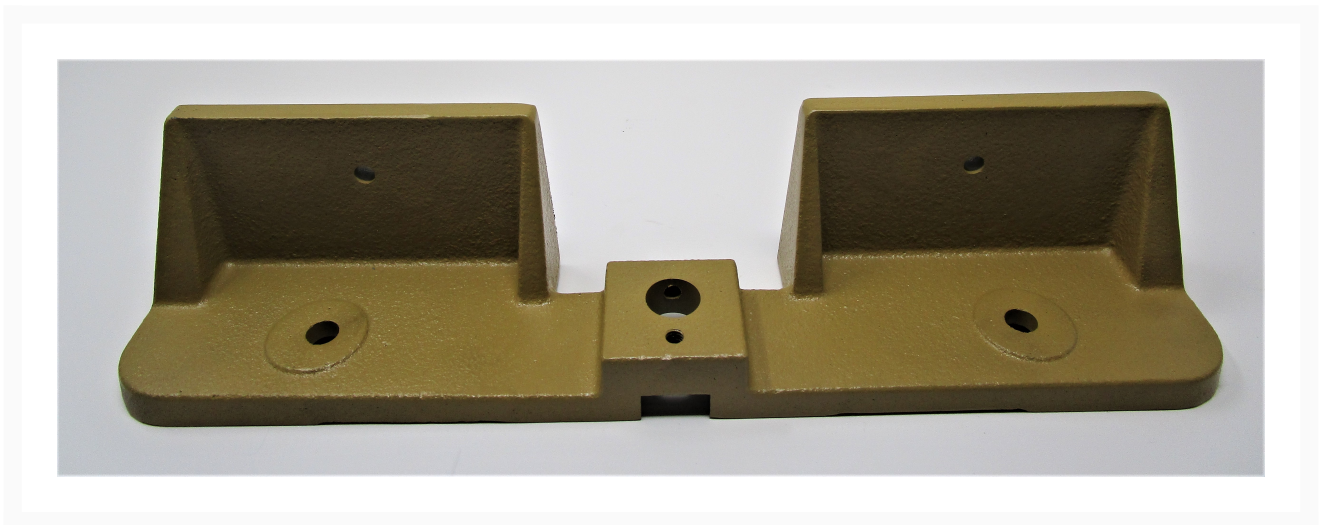

# Fence | 701-114B

## Product Images

---

## Additional Information

---

Stock Number	PM9-701-114B
Gross Weight	4.5