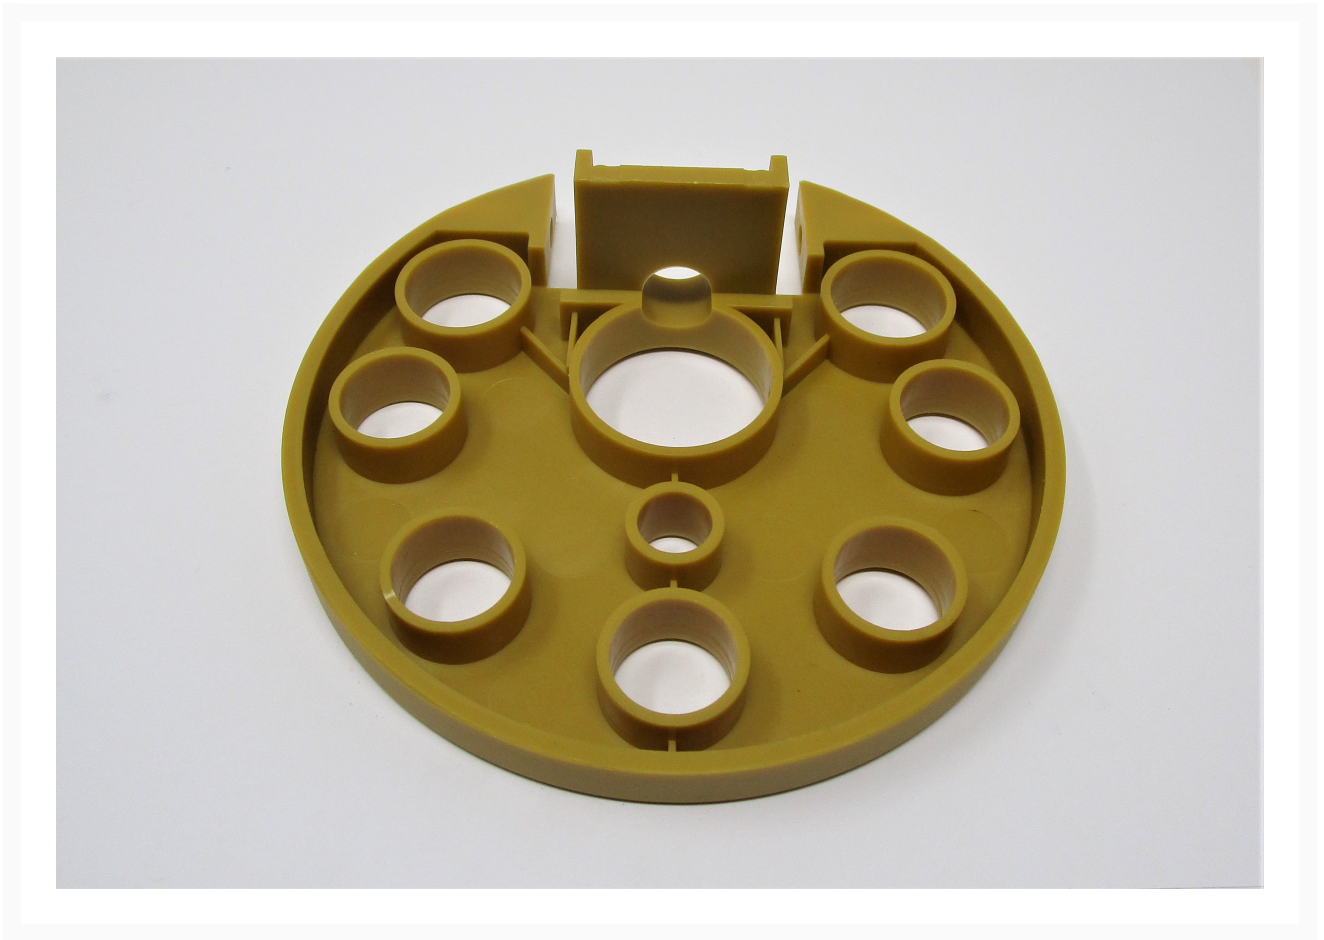

Tool Tray | 701-139B

Product Images

Additional Information

Stock Number	PM9-701-139B
Gross Weight	0.09
Net weight	0.09