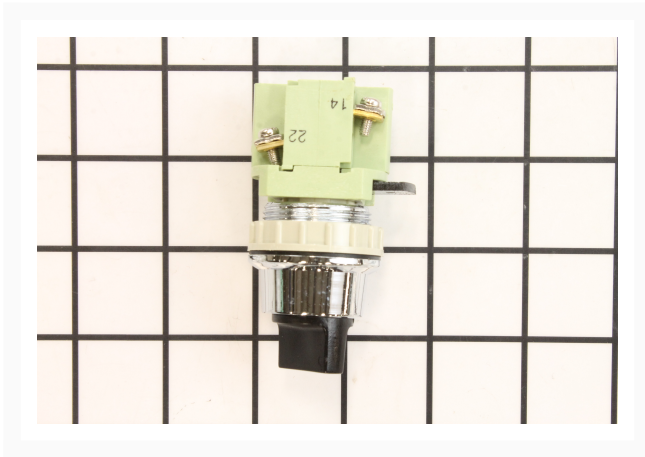

Motor Switch | CBM21-131

Product Images

Additional Information

Stock Number	PM9-CBM21-131
Gross Weight	1.0