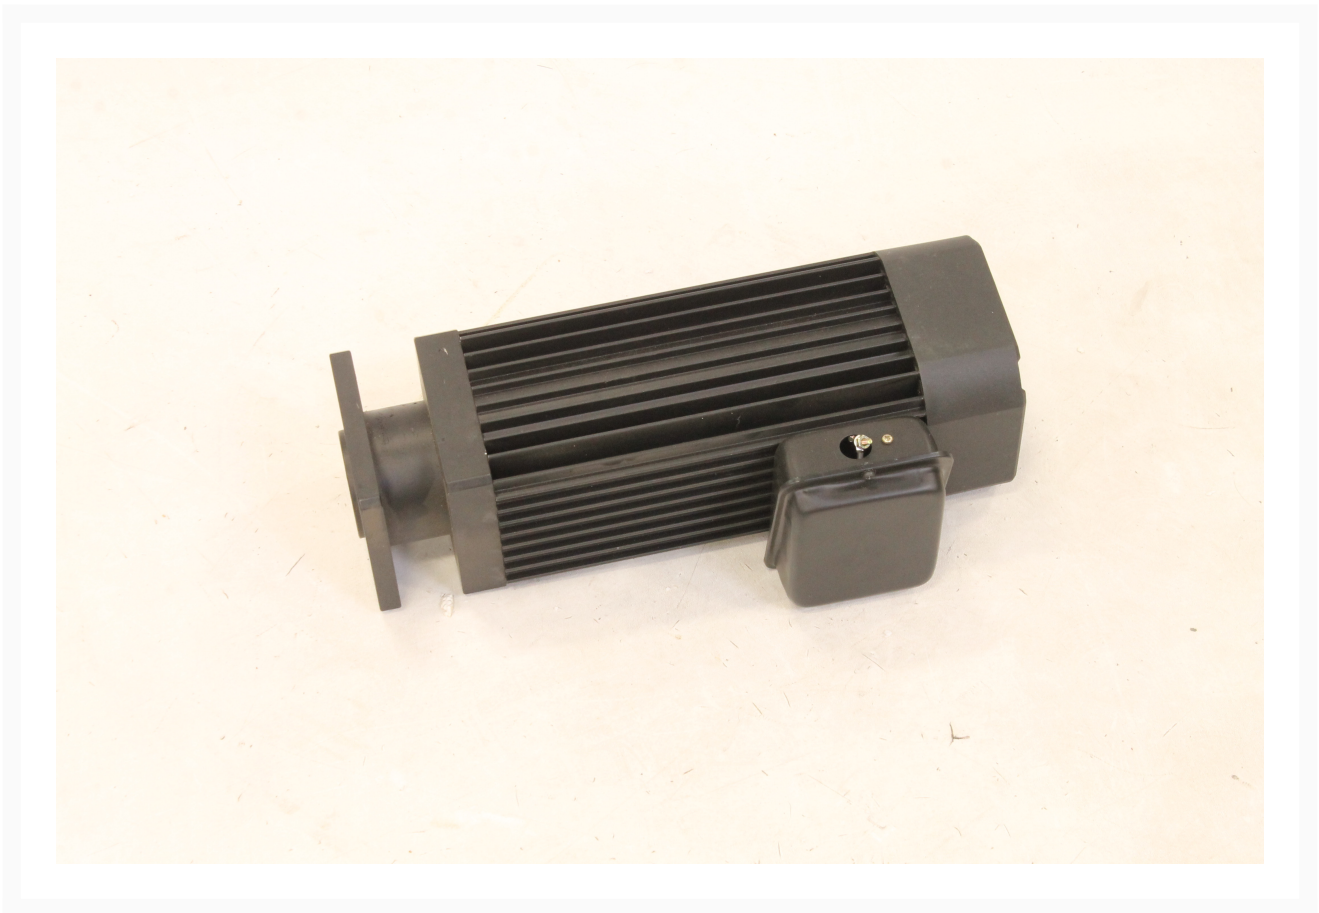

Motor 2.5Hp, 1Ph, 230V Cbm21 | CBM21-523

Product Images

Additional Information

Stock Number	PM9-CBM21-523
Gross Weight	39.26