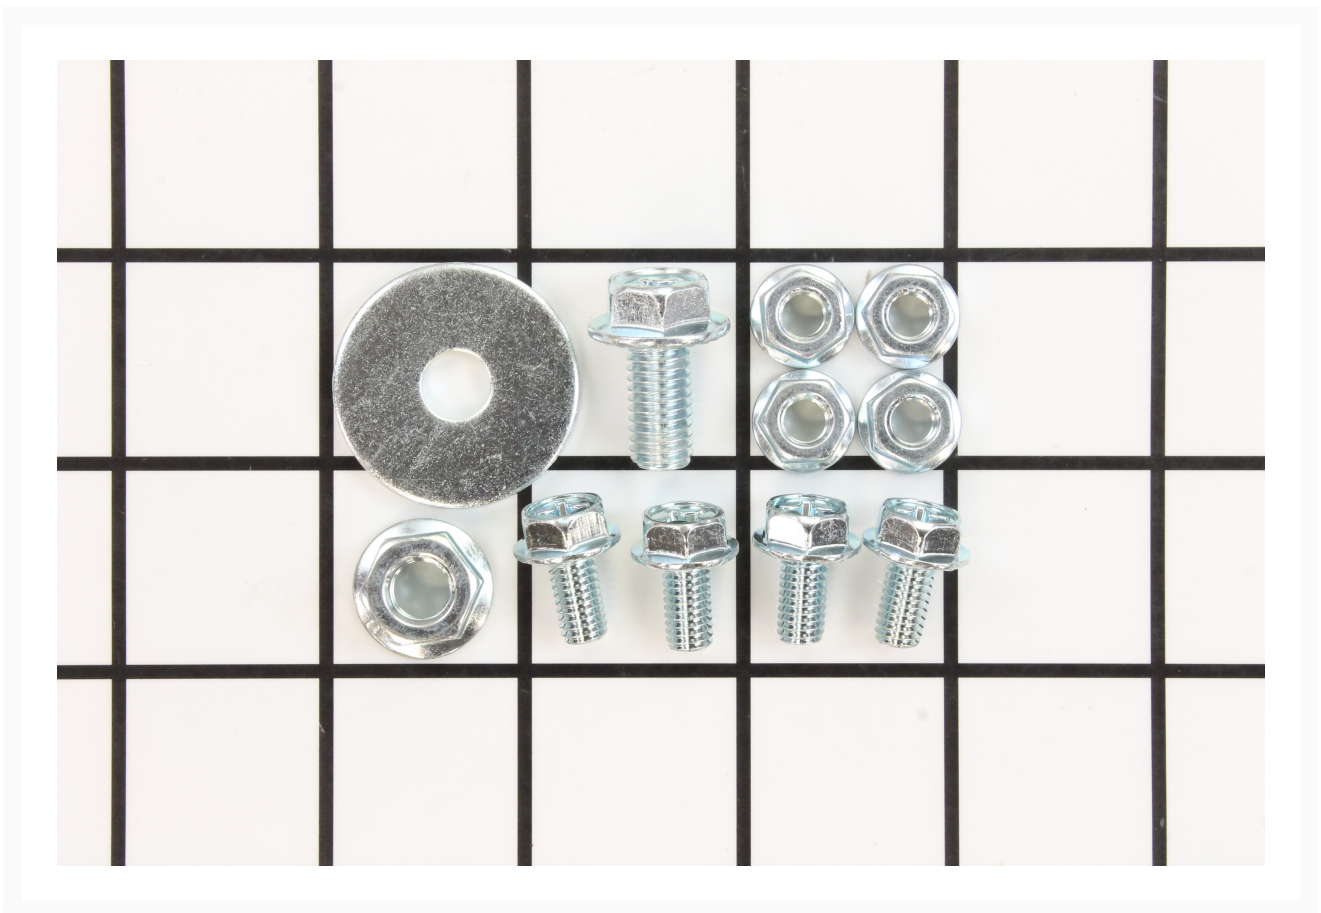

# HARDWARE PKG FOR CONE ASSY | DC1100-HP2

## Product Images

---