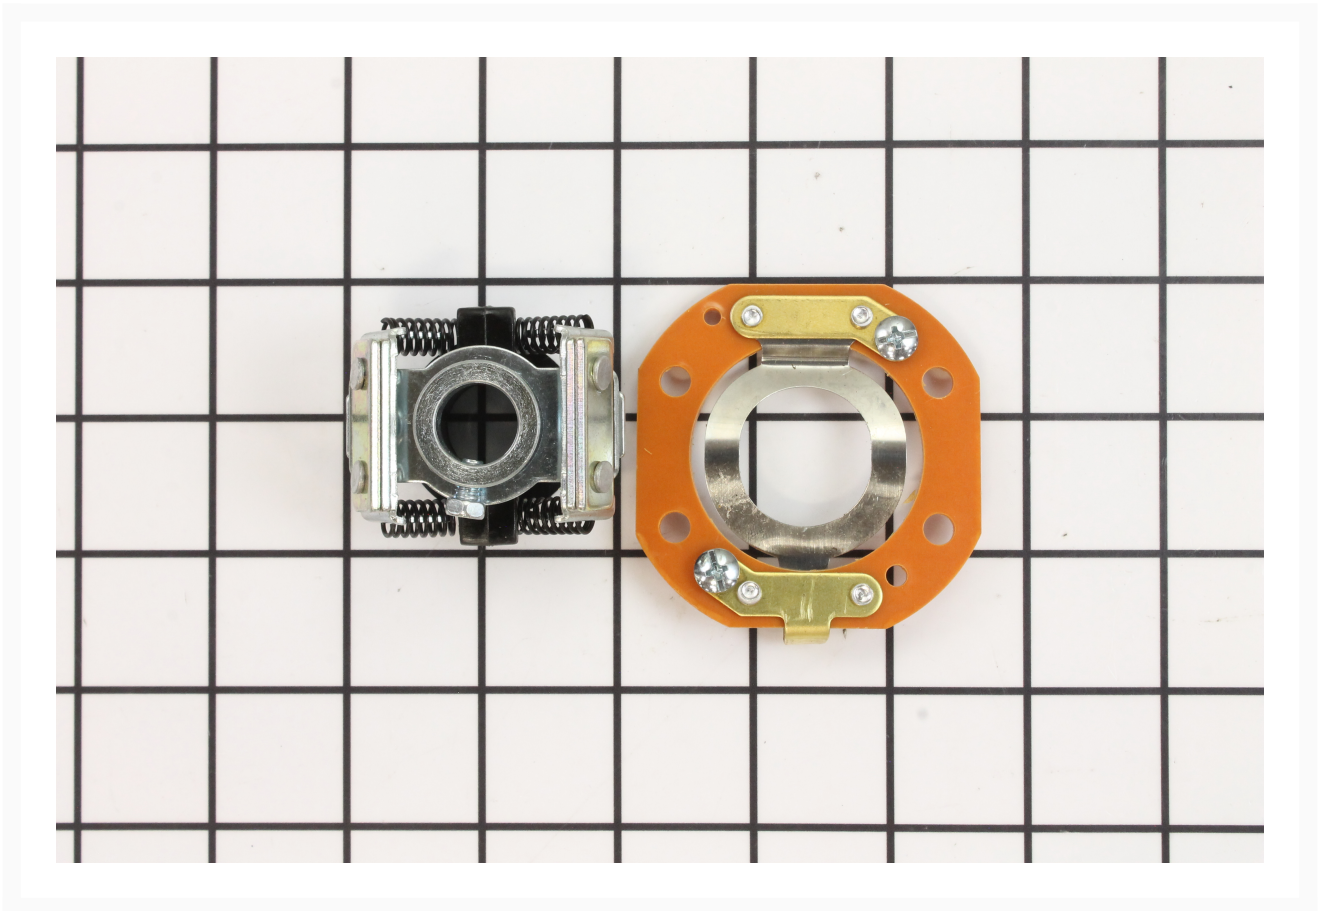

# Contact Plate | DC1200A-CS

## Product Images

---

## Additional Information

---

Stock Number	PM9-DC1200A-CS
Gross Weight	1.0