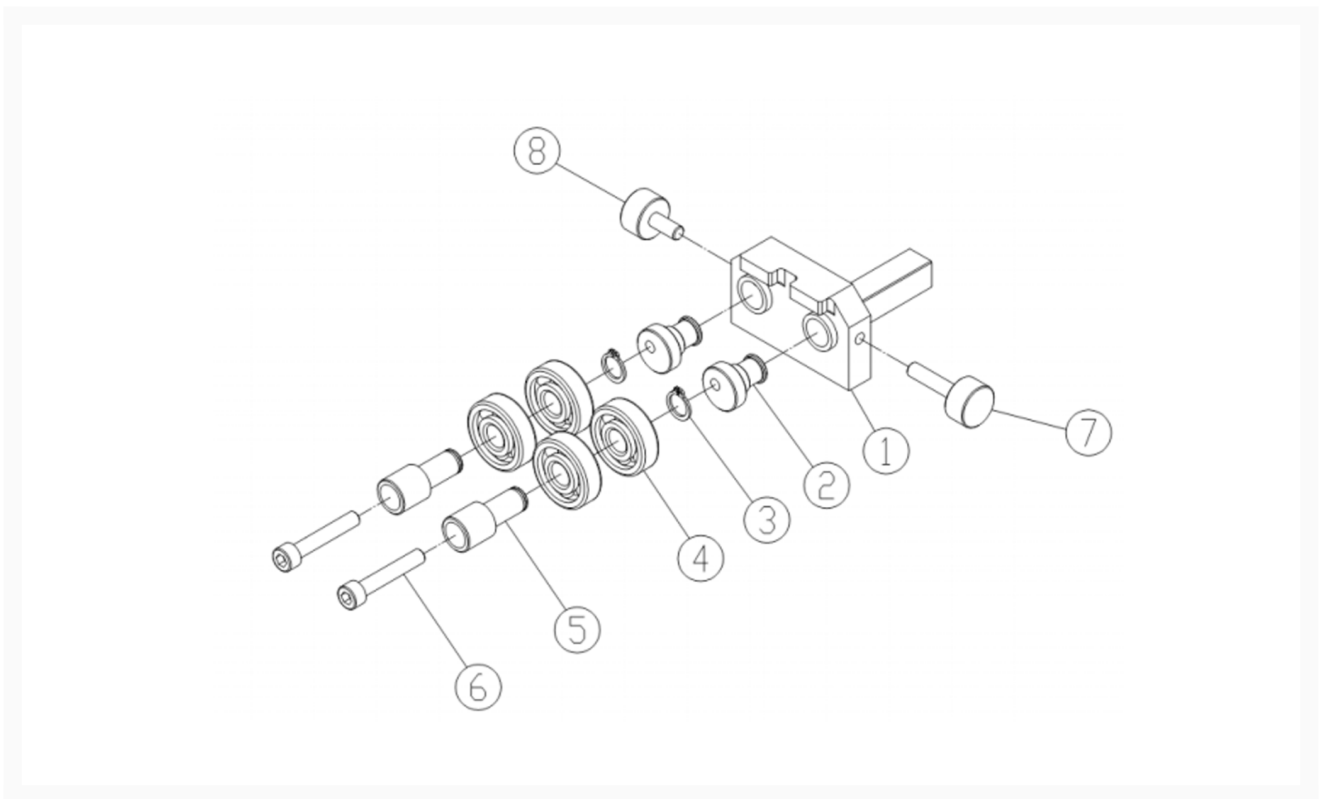

PM1500 - Lower Blade Guide Assembly

Product Images

Additional Information

Stock Number

1791500-8

Products in this set