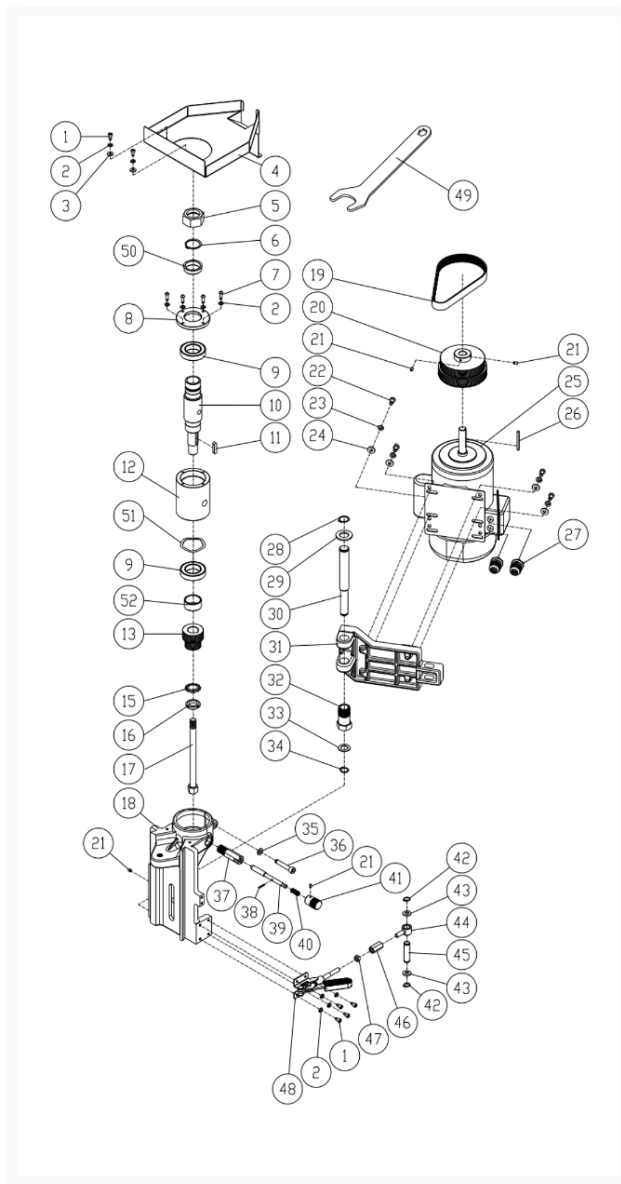

PM2700 5HP 1PH Frame and Motor Assembly

Product Images

Additional Information

Stock Number

1280101C-3

Products in this set