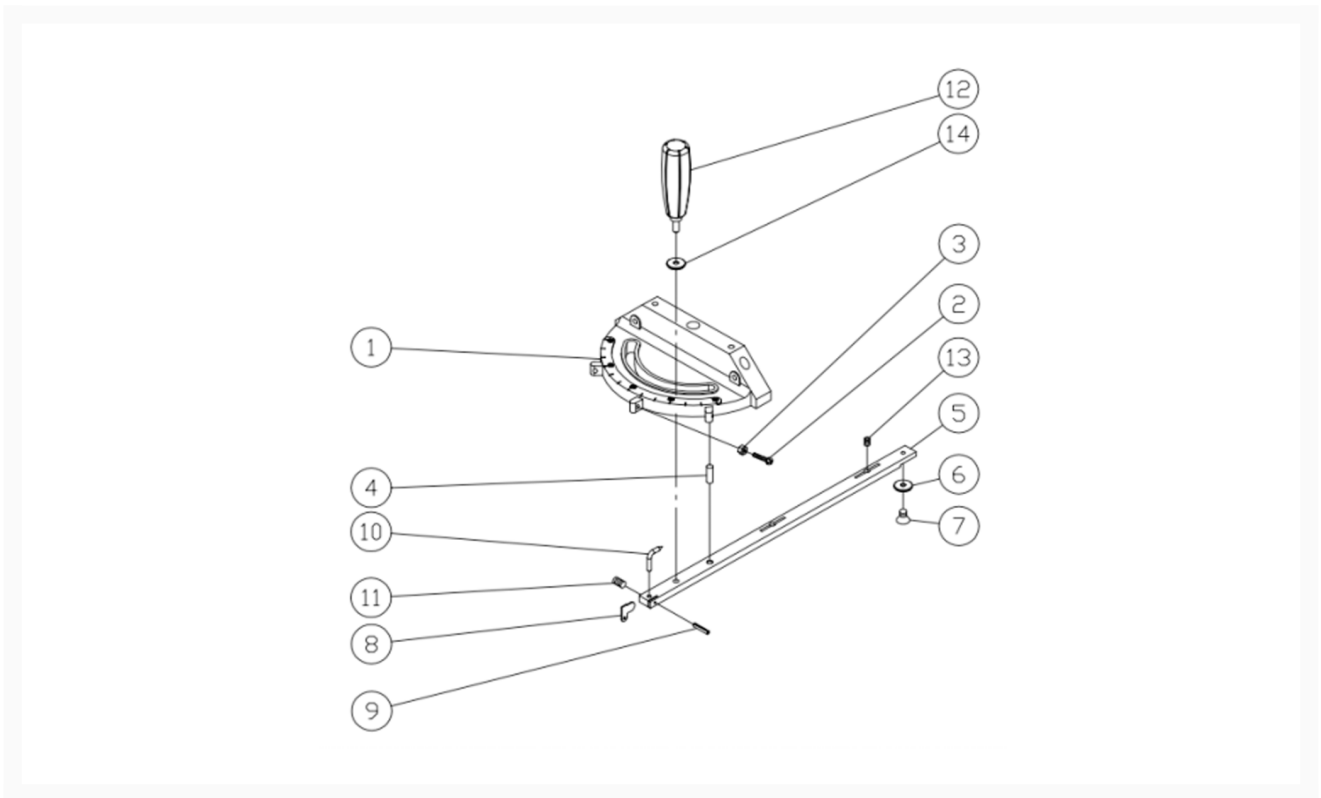

PM1500 - Miter Gauge Assembly

Product Images

Additional Information

Stock Number

1791500-10

Products in this set