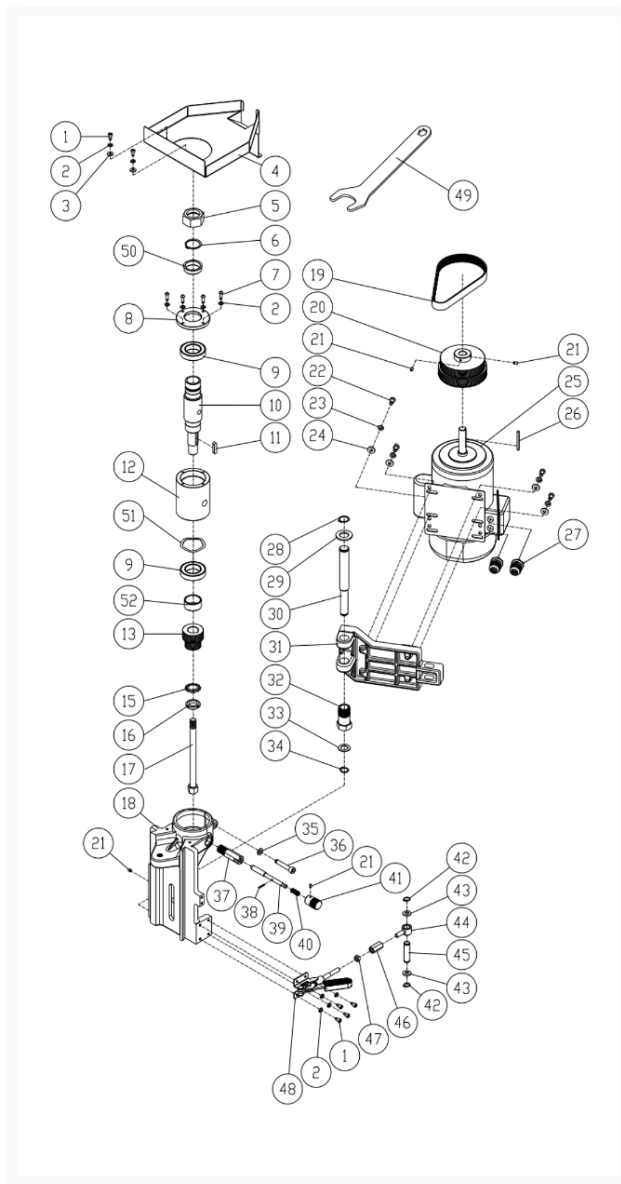

# PM2700 5HP 3PH Frame and Motor Assembly

## Product Images

## Additional Information

---

Stock Number

1280102C-3