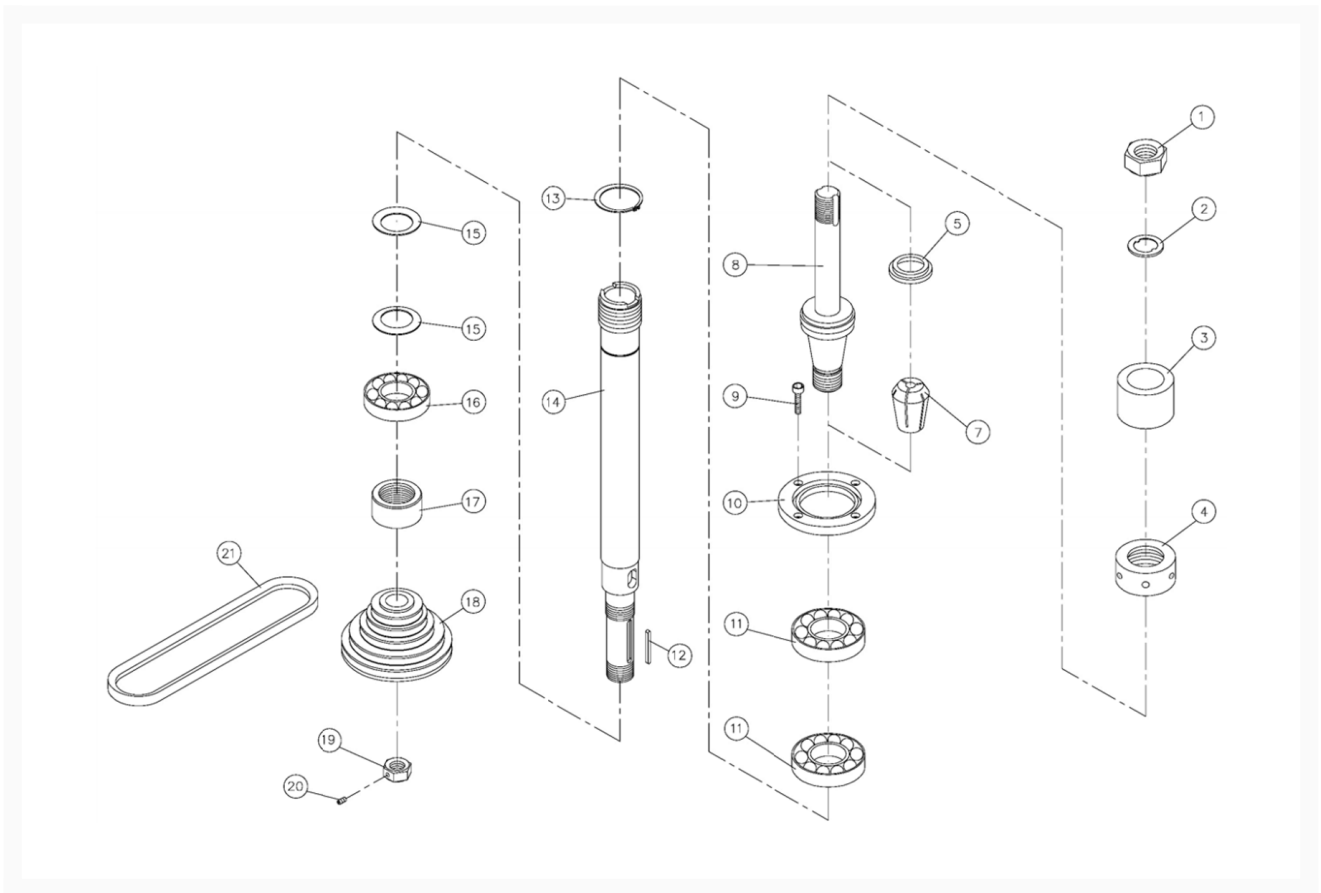

TS29 Spindle Assembly

Product Images

Additional Information

Stock Number

1791284-2

Products in this set