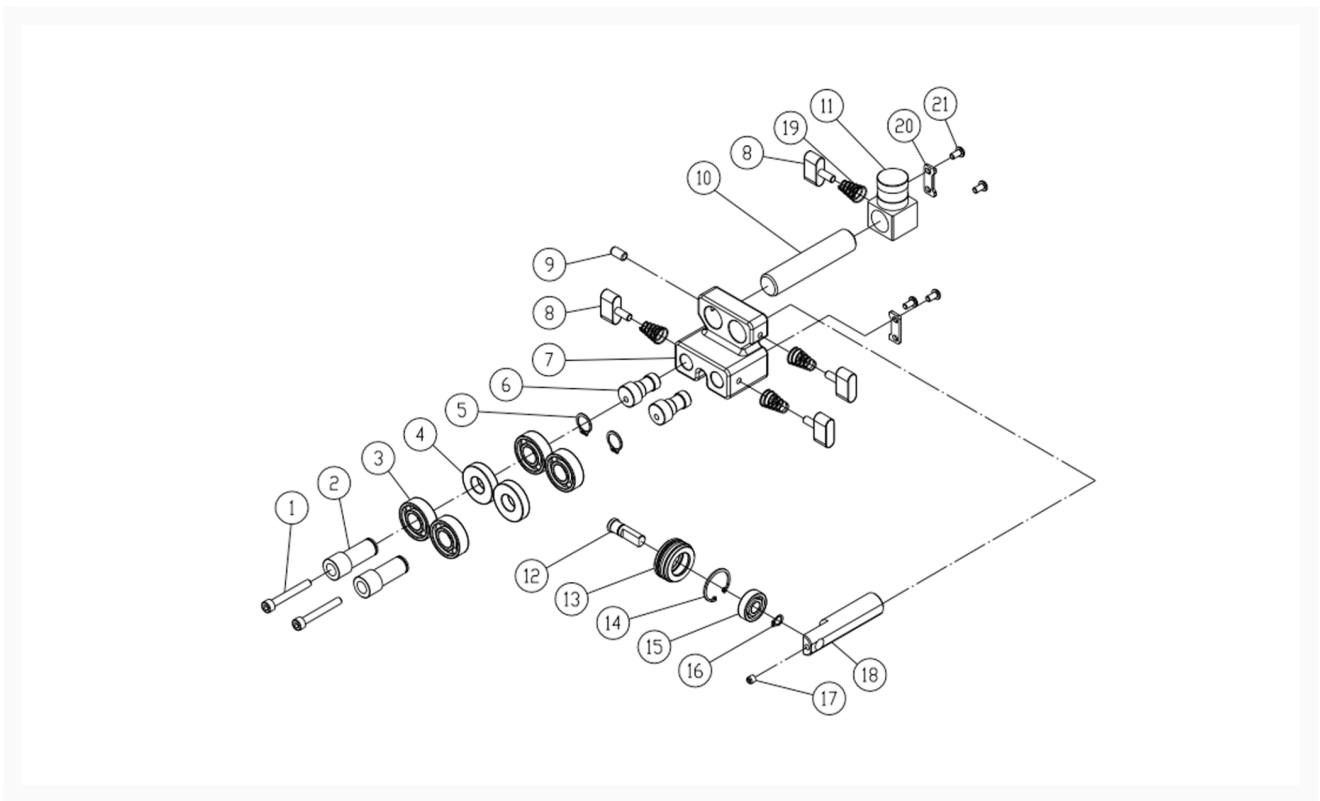

PM1800B - Upper Blade Guide Support Assembly

Product Images

Additional Information

Stock Number

1791800B-7

Products in this set