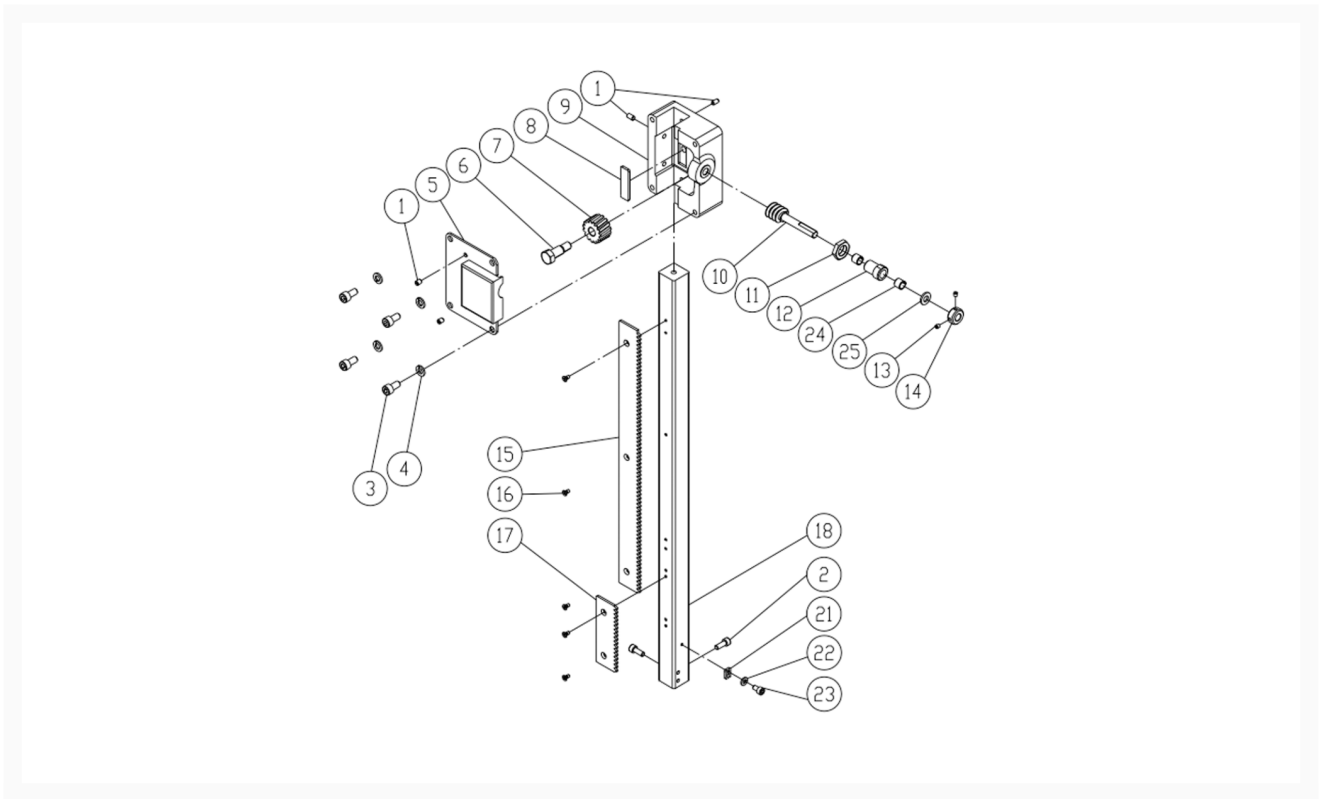

PM1800B - Guide Bar Bracket Assembly

Product Images

Additional Information

Stock Number

1791800B-9

Products in this set