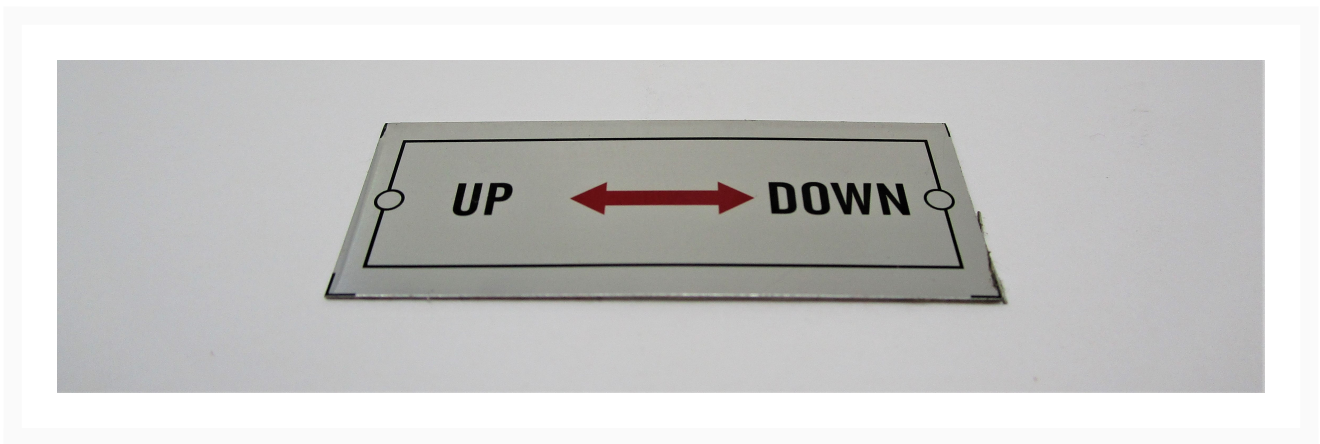

# Handwheel Label Saw Spindle | SLR12-138

## Product Images

---

## Additional Information

---

Stock Number	PM9-SLR12-138
Gross Weight	1.0