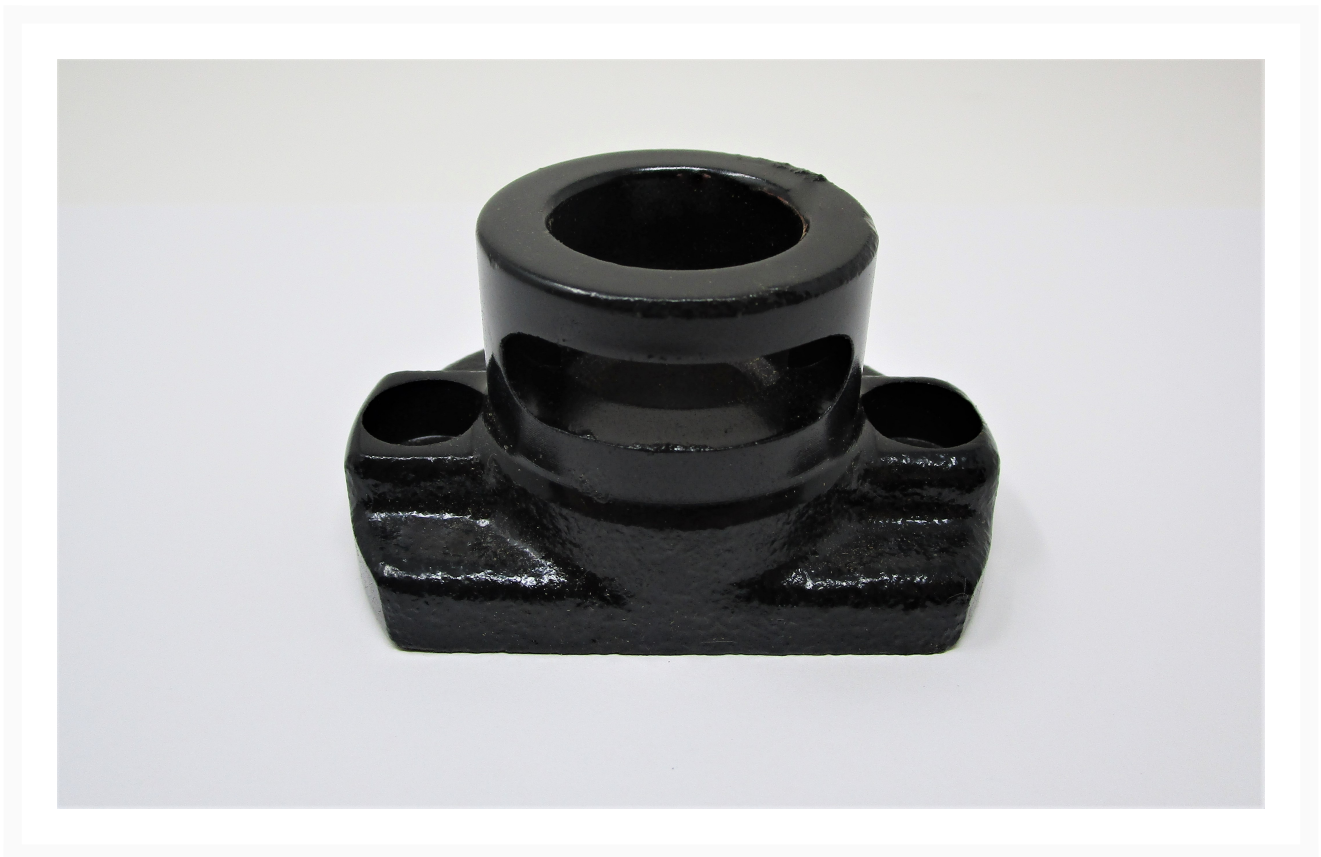

Eccentric Shaft Housing | WB25-159

Product Images

Additional Information

Stock Number	PM9-WB25-159
Gross Weight	0.86