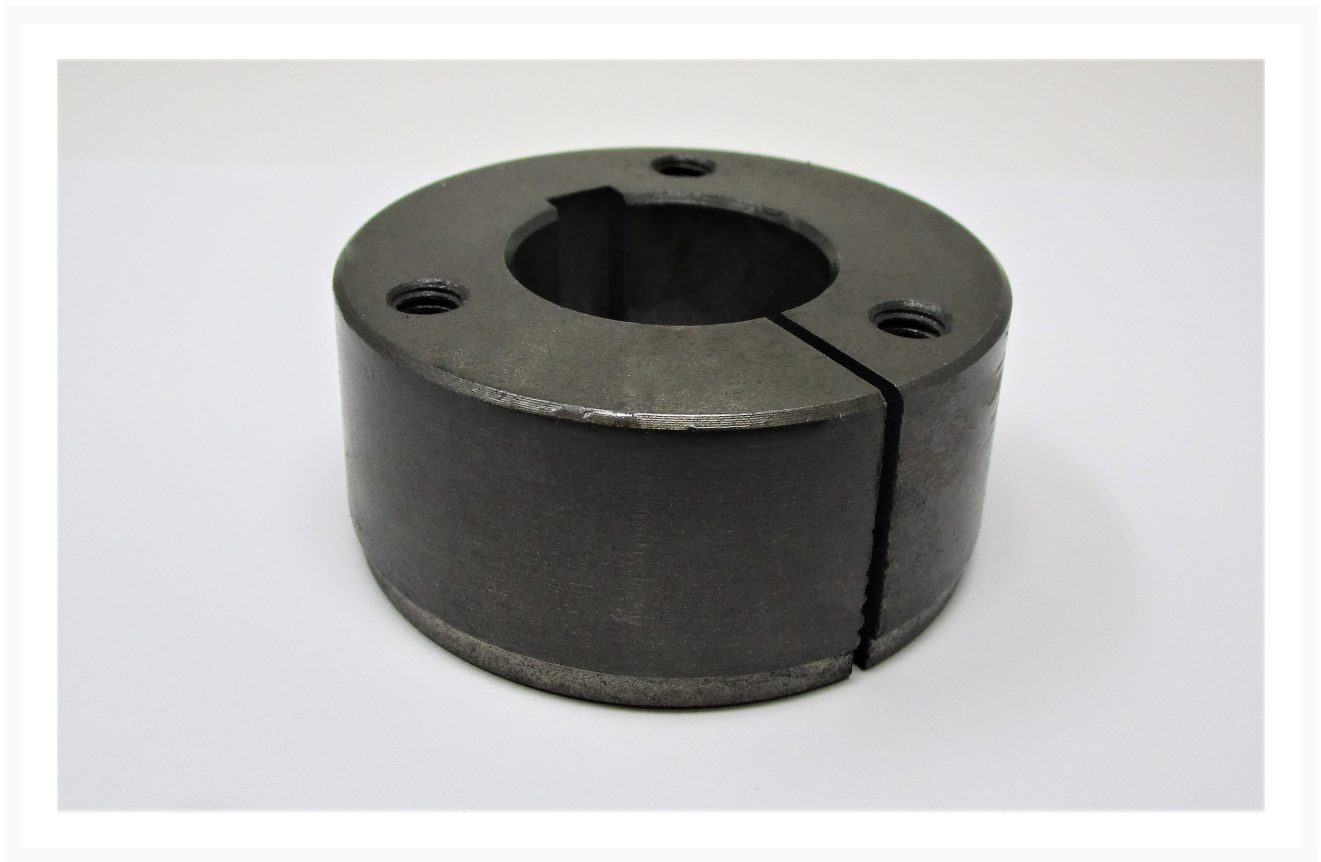

Pulley Bushing | WB25-217

Product Images

Additional Information

Stock Number	PM9-WB25-217
Gross Weight	2.1
Net weight	2.1