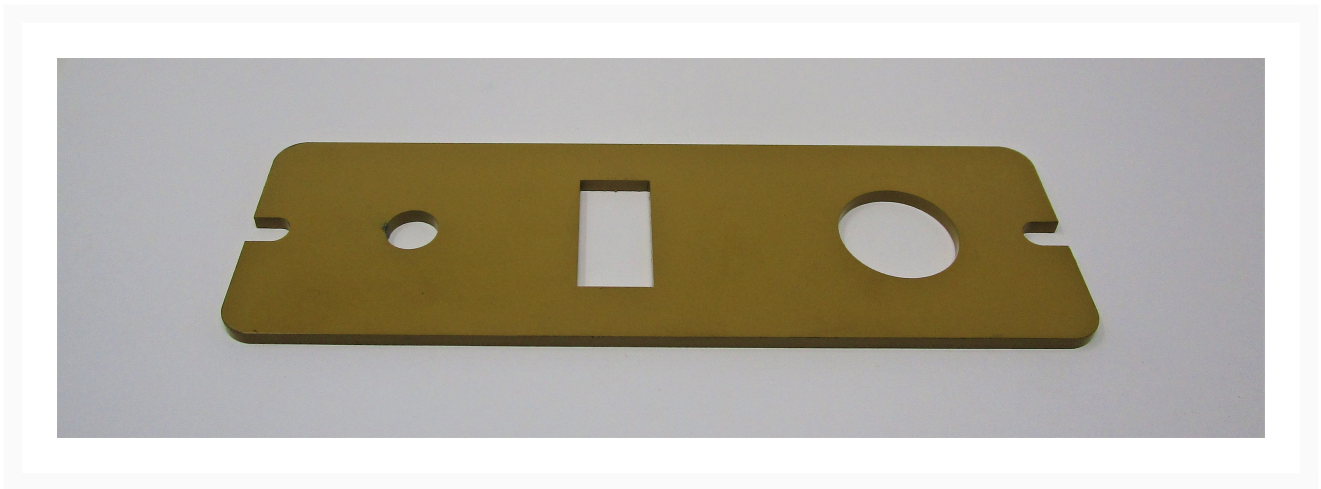

Control Panel Cover Plate | 4224B-145

Product Images

Additional Information

Stock Number	PM9-4224B-145
Gross Weight	0.37