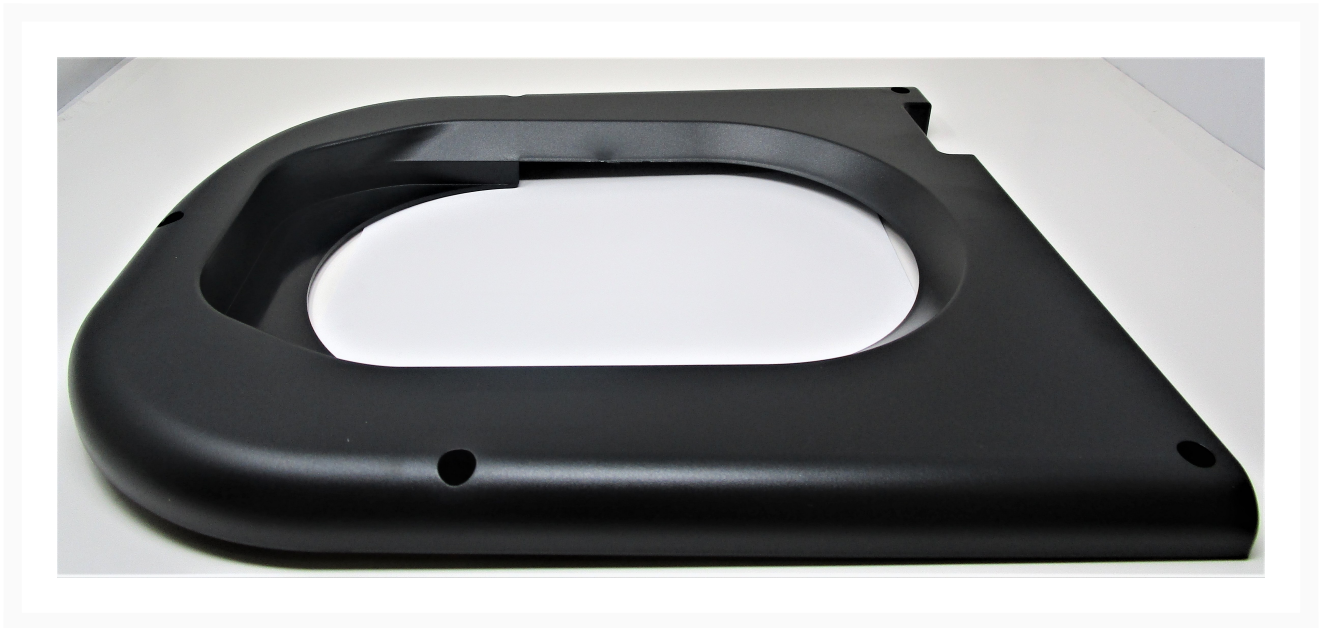

Fence Body Assembly | AF-102

Product Images

Additional Information

Stock Number	PM9-AF-102
Gross Weight	1.0