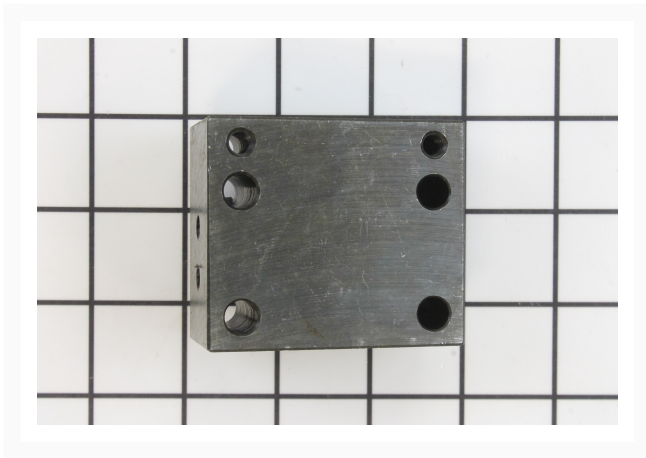

Leadscrew Holder, Left-Rear | DDS225-248B

Product Images

Additional Information

Stock Number	PM9-DDS225-248B
Gross Weight	1.0