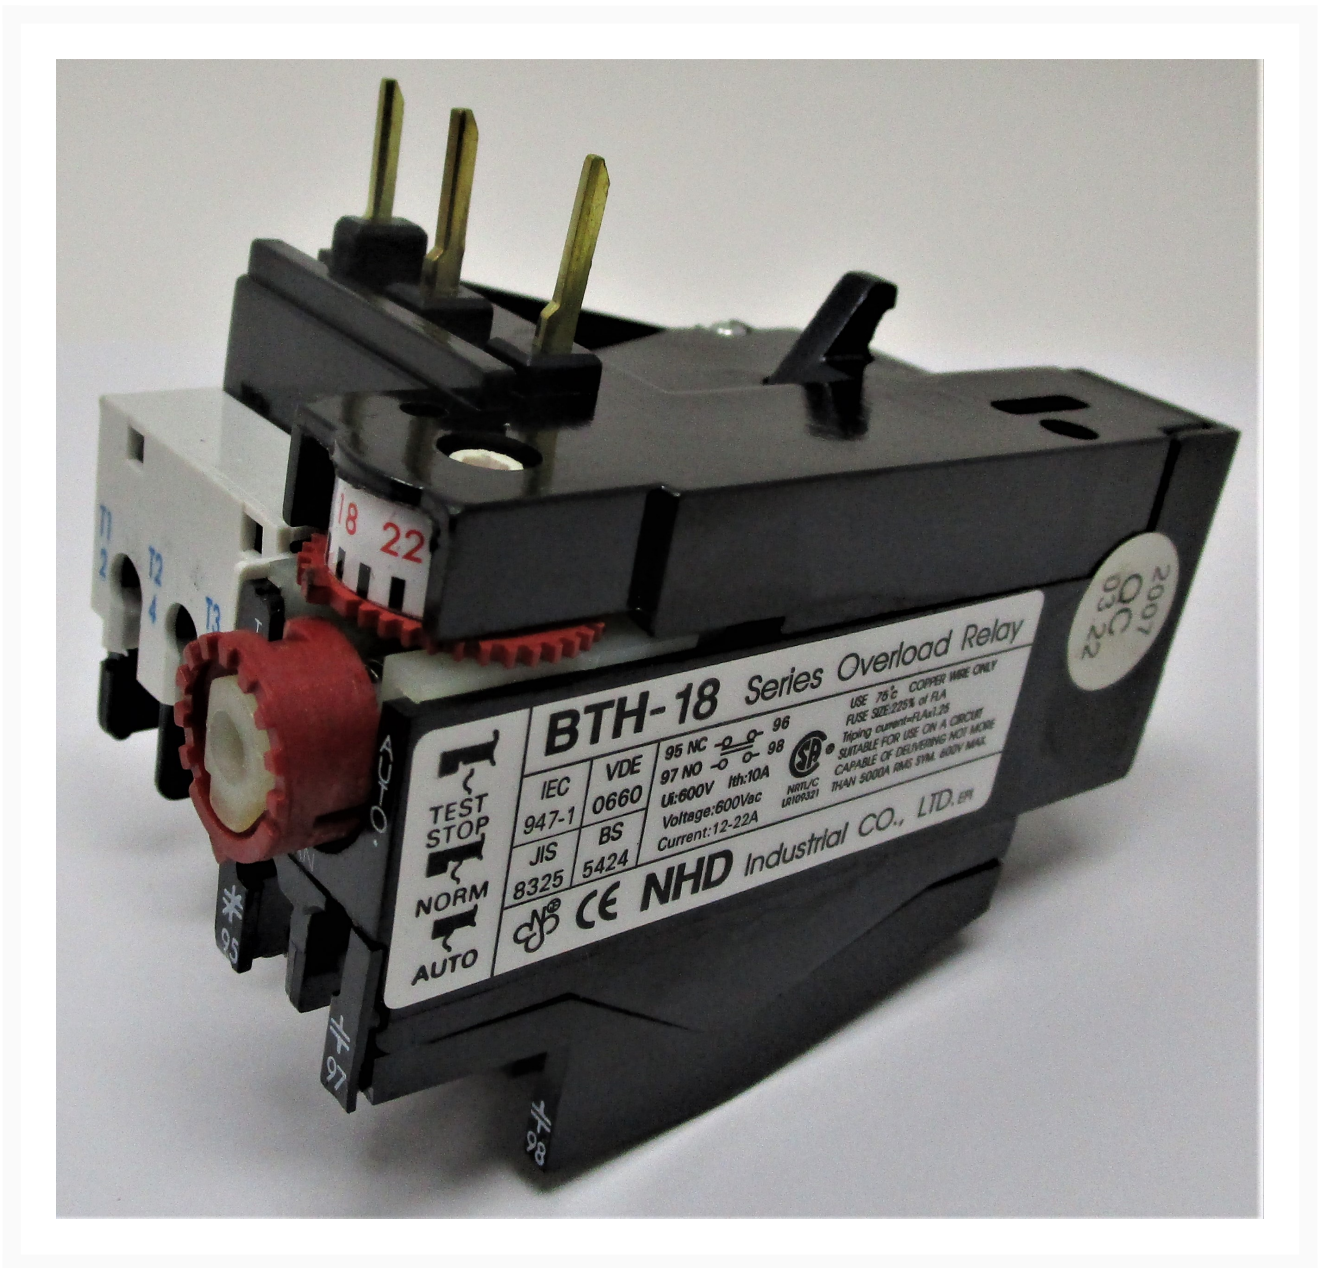

Relay | DDS237-322BR

Product Images

Additional Information

Stock Number

PM9-DDS237-322BR

Gross Weight

0.5