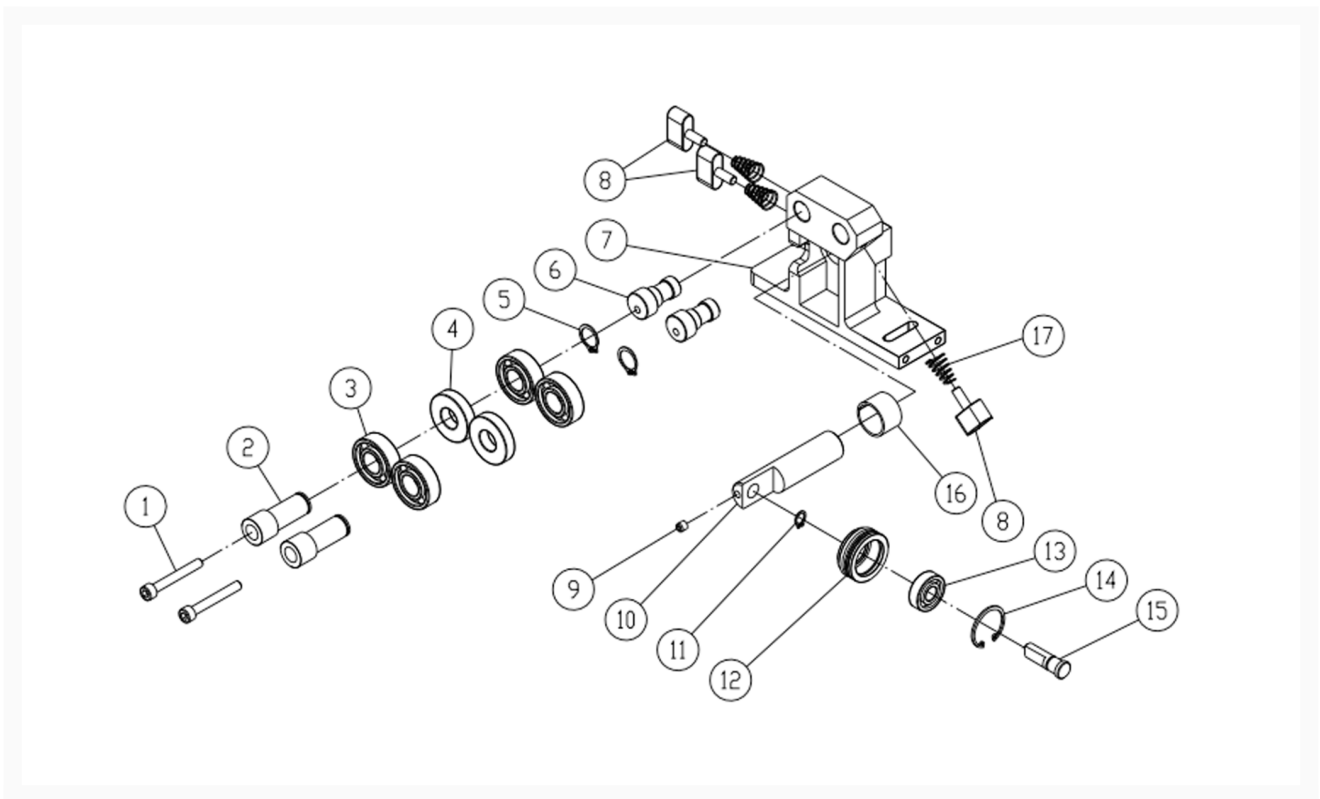

PM1800B-3 - Lower Blade Guide Support Assembly

Product Images

Additional Information

Stock Number

1791801B-6

Products in this set