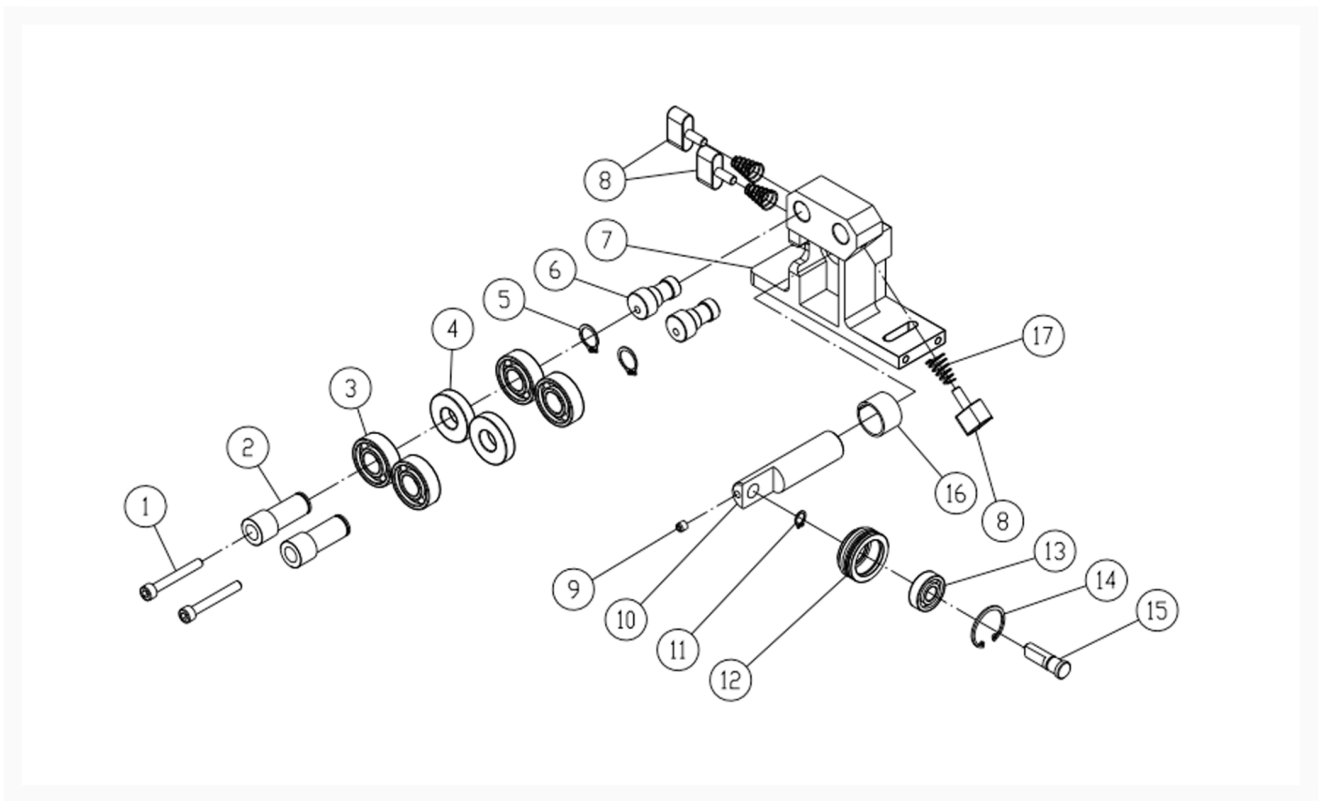

PM2013B - Lower Blade Guide Support Assembly

Product Images

Additional Information

Stock Number

1791257B-6

Products in this set