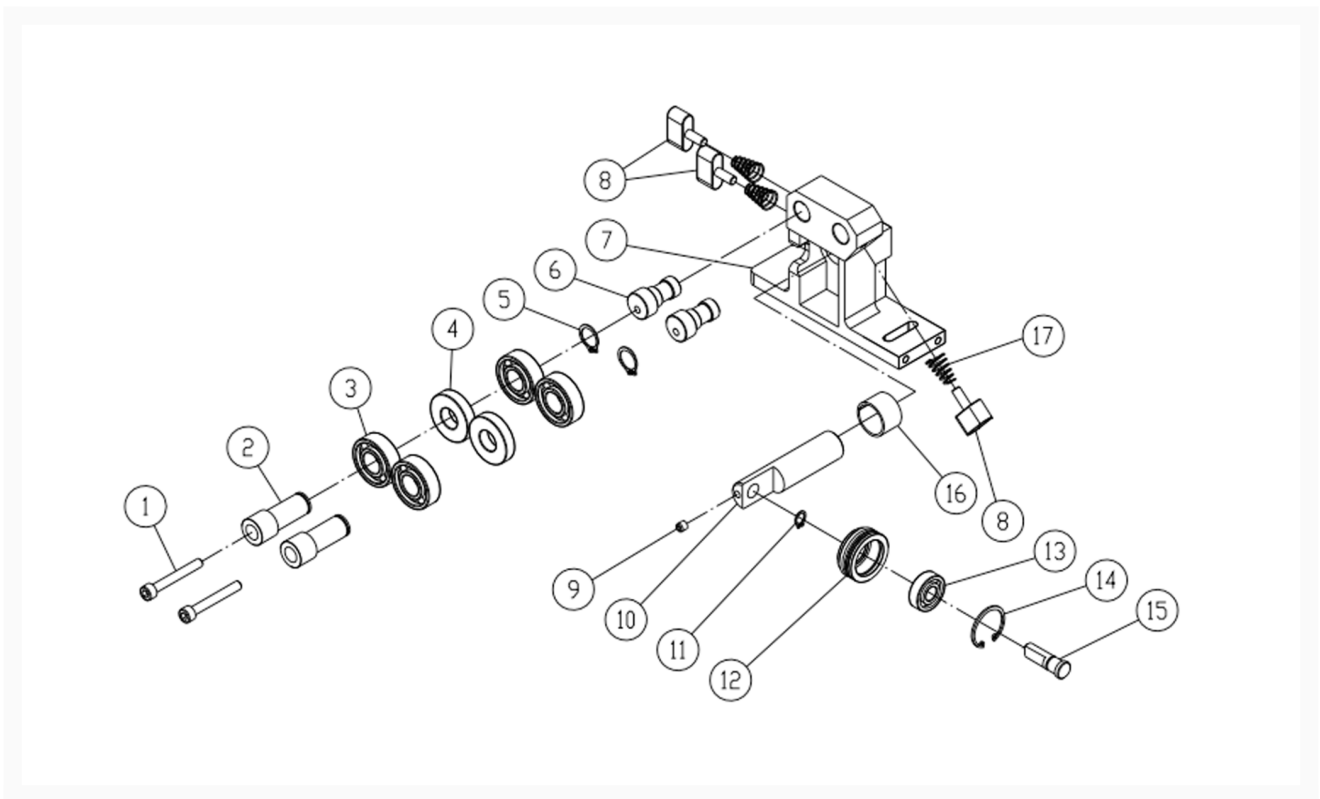

PM2013B-3 - Lower Blade Guide Support Assembly

Product Images

Additional Information

Stock Number

1791258B-6

Products in this set