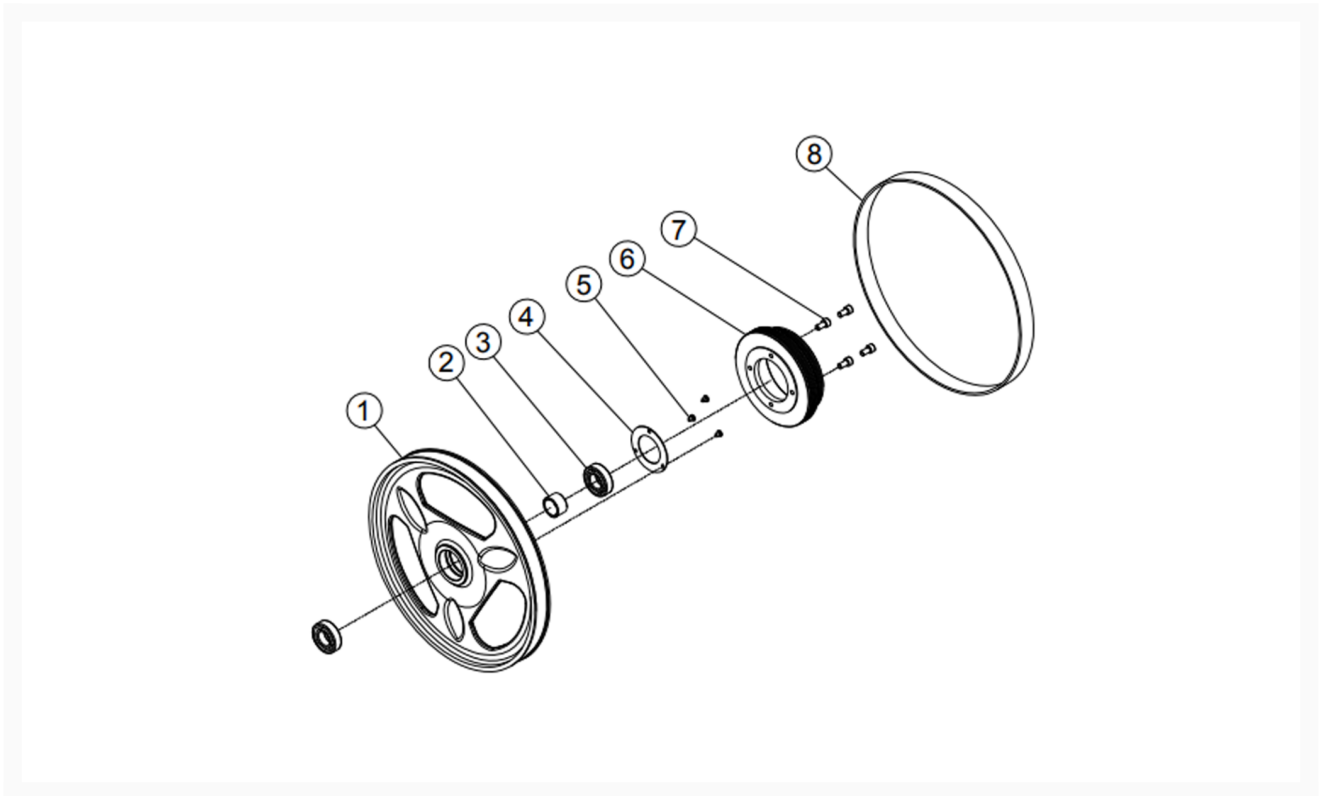

PM2415B - Lower Wheel Assembly

Product Images

Additional Information

Stock Number

1791259B-3

Products in this set