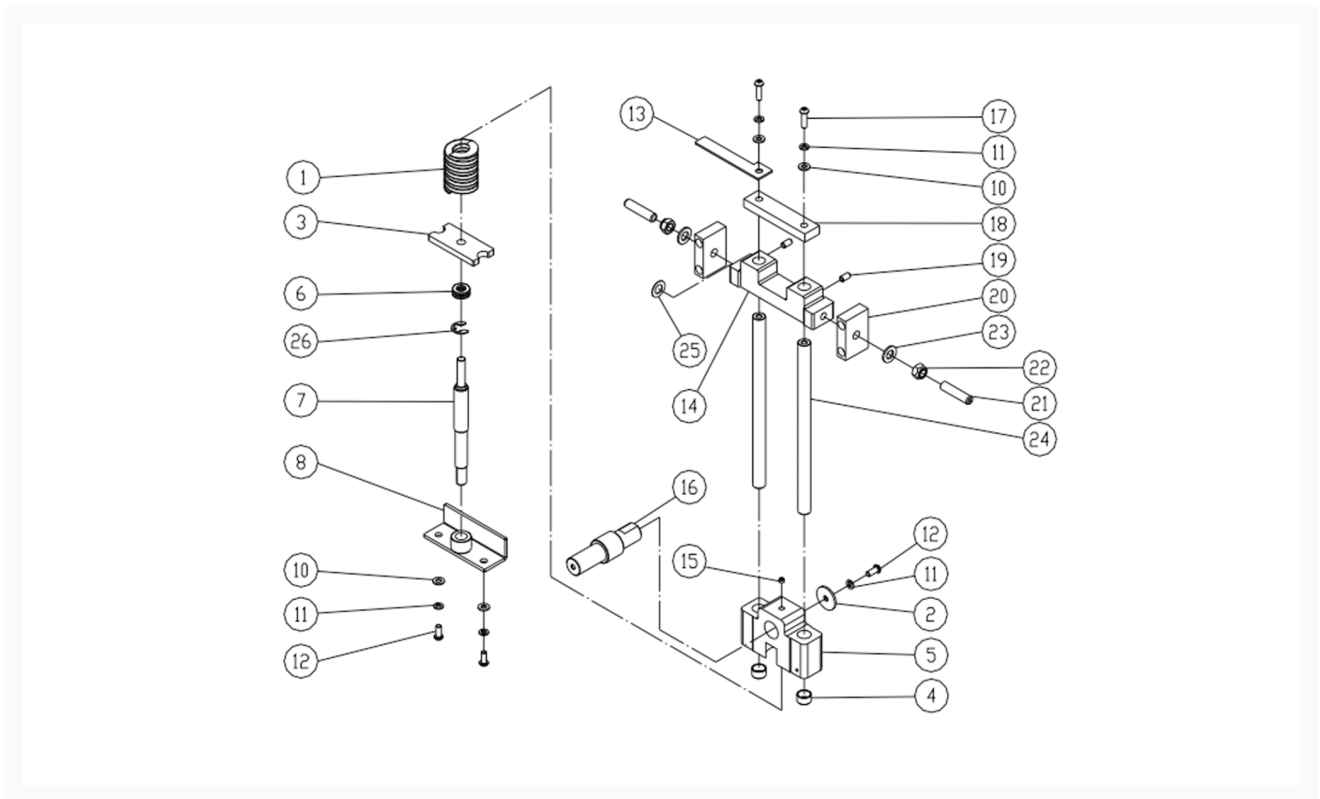

PM2415B - Upper Wheel Sliding Bracket Assembly

Product Images

Additional Information

Stock Number

1791259B-4

Products in this set