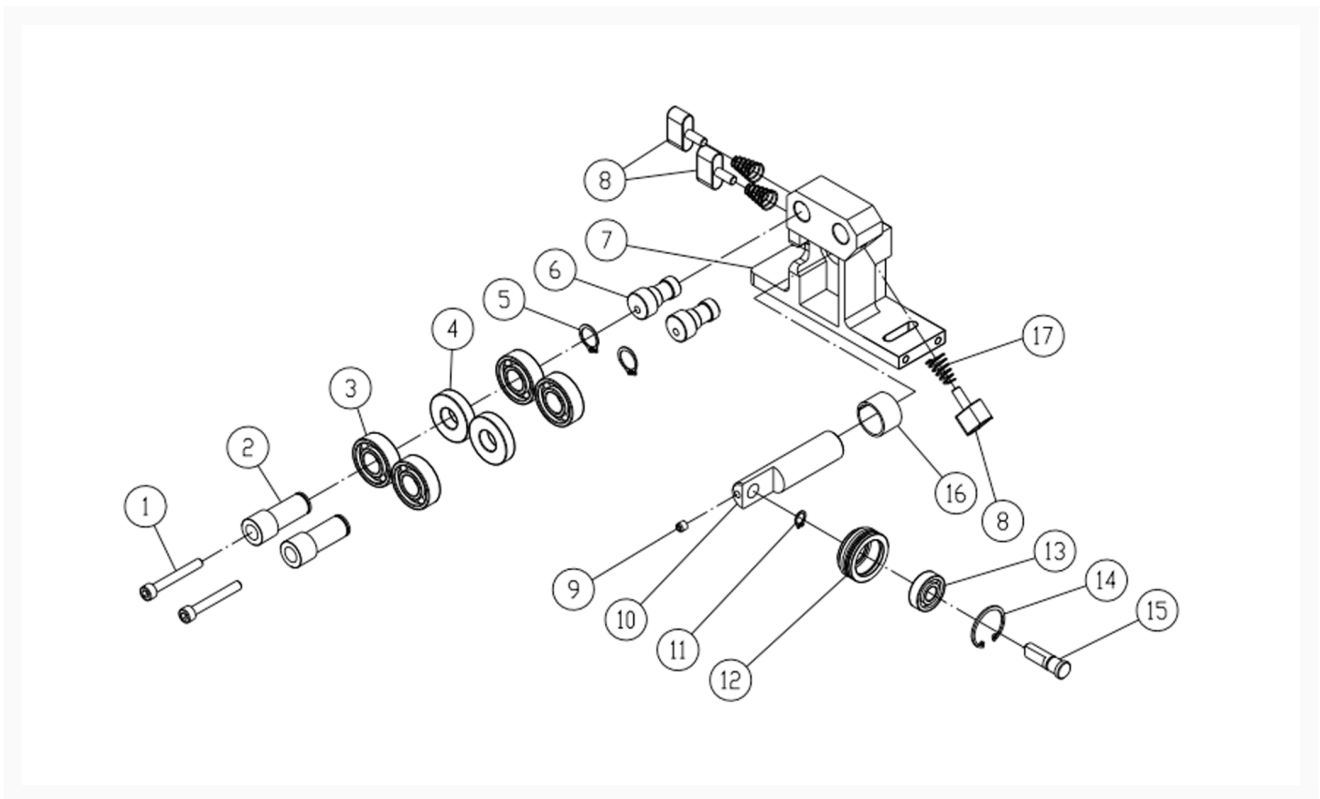

# PM2415B - Lower Blade Guide Support Assembly

## Product Images

---

## Additional Information

---

Stock Number

1791259B-6